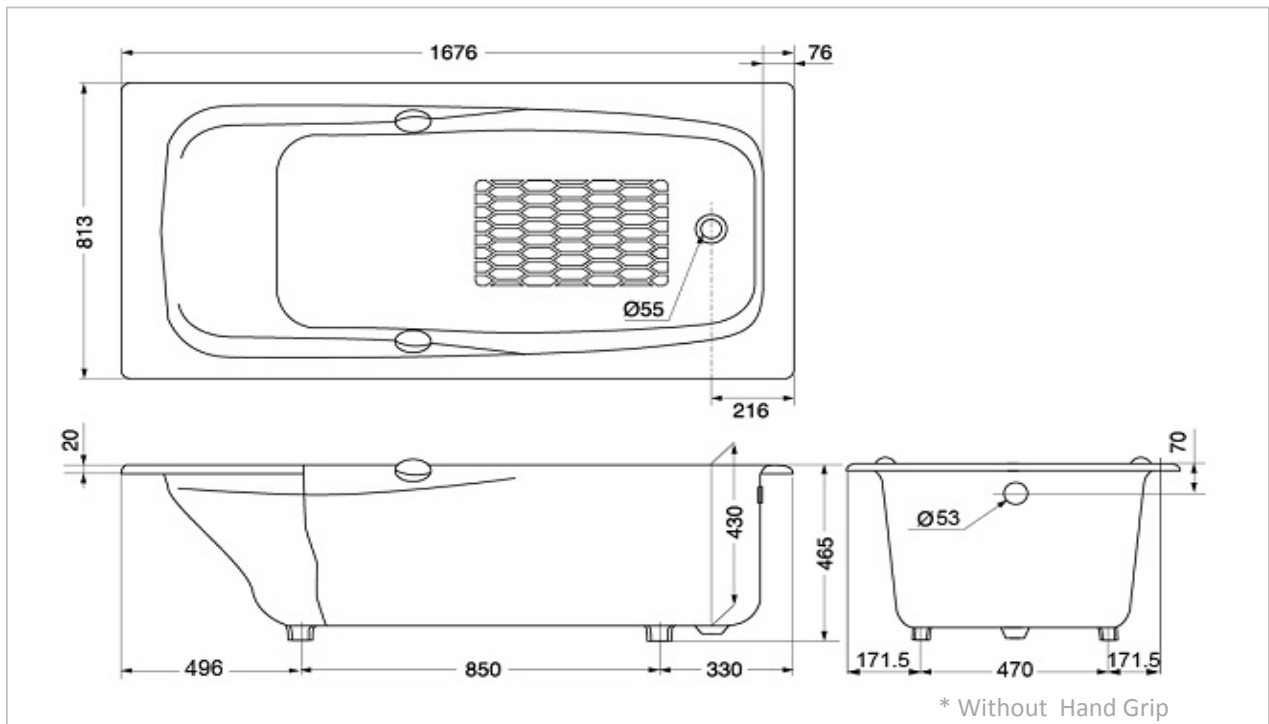

#### Product Features

Non Apron Cast Iron Bathtub Without Hand Grip  
Size : 1676 x 813 x 465 mm