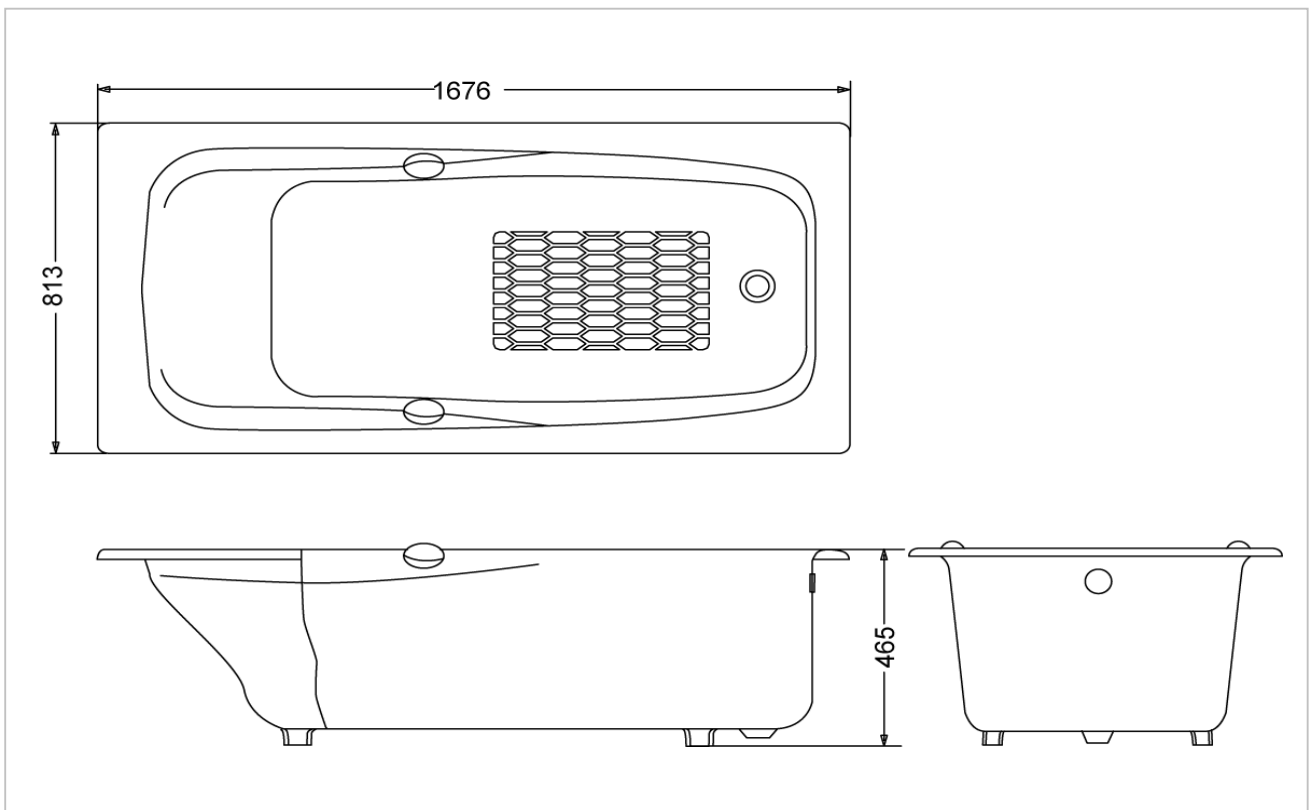

TOTO

BATHTUB

ENAMELED CAST IRON

FBY1700HP/DB
FBY1700CPE/DB

Product Features

Enameled Cast Iron Bathtub
Size : 1676W x 813D x 465H mm
Slip-Resistance Surface
Waste Fittings Included

FBY1700CPE/DB

Enameled Cast Iron Bathtub