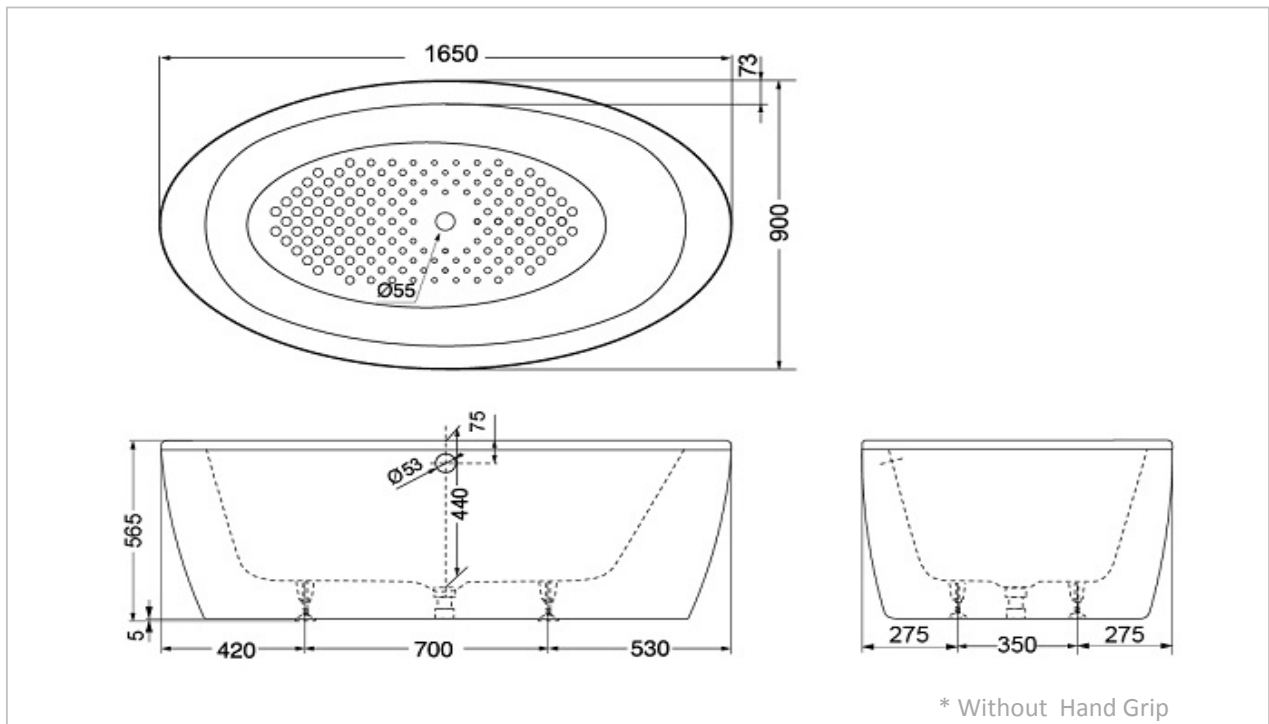

TOTO

BATHTUB

FBY1614PW

Cast Iron Bathtub

Product Features

Free Standing Cast Iron Bathtub Without Hand Grip
Size : 1650 x 900 x 565 mm

Suggestion Fittings & Parts

Remark : We reserve the right to change some parts for suitability.