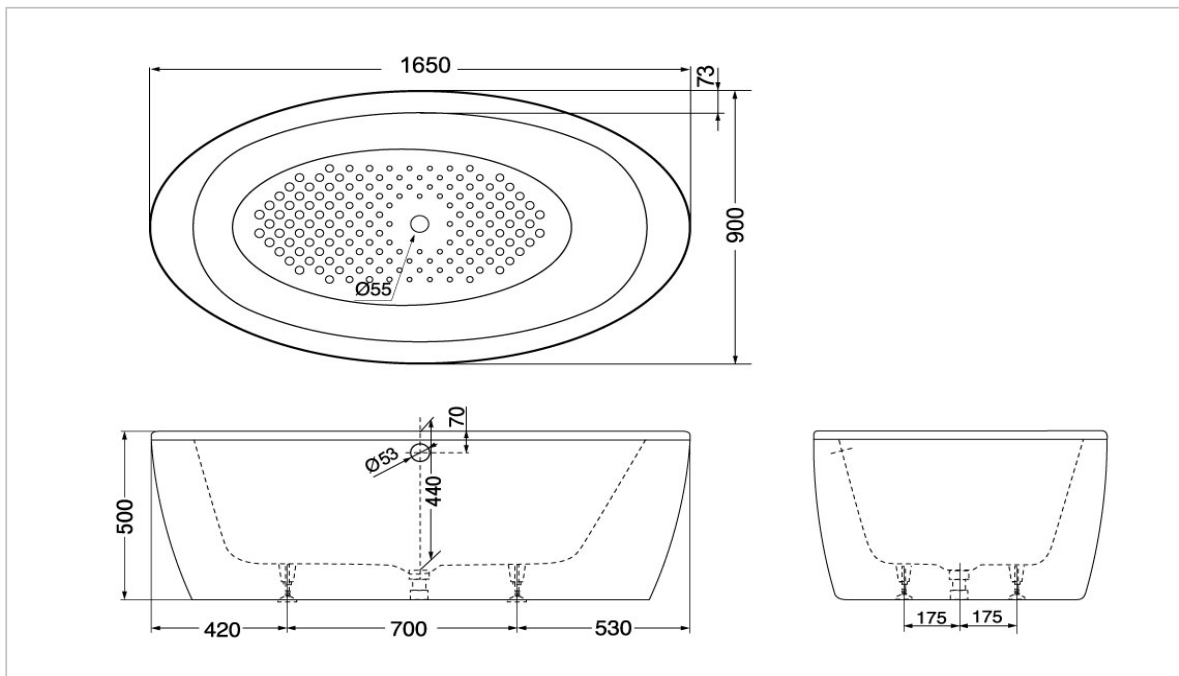

### Product Features

SIZE : 1650 x 900 x 500 mm