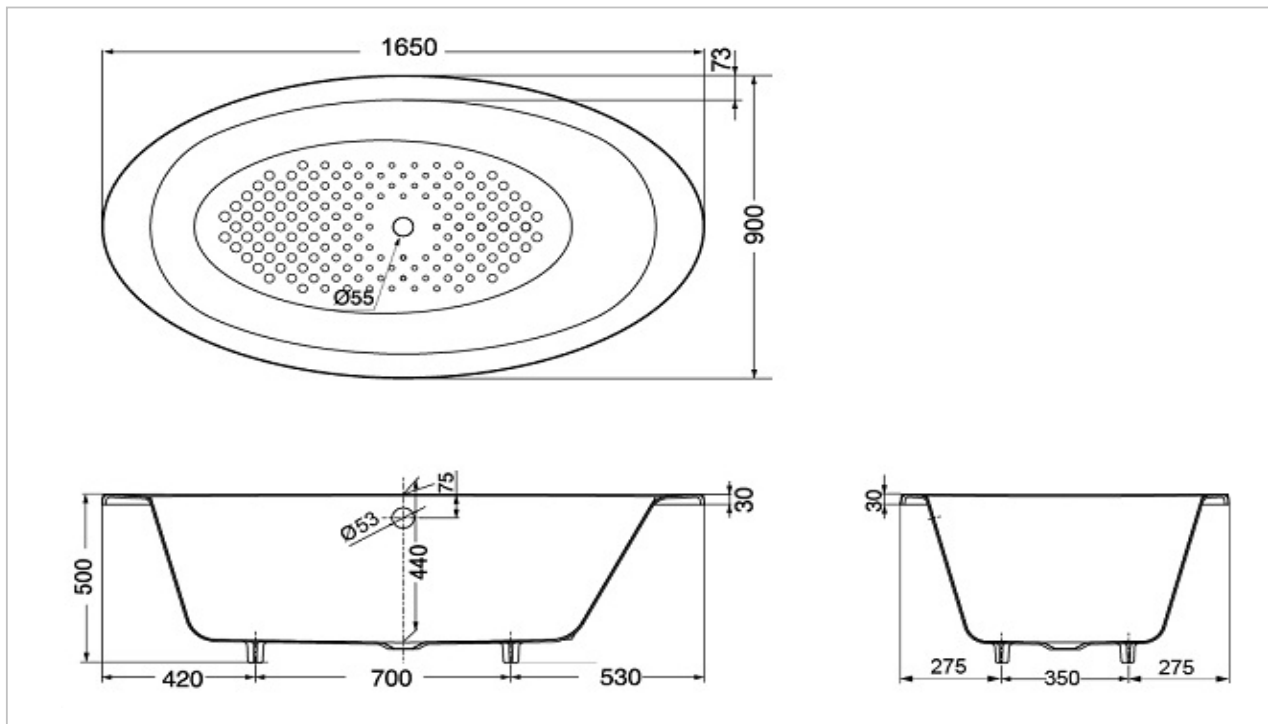

TOTO

BATHTUB

FBY1610P

Enameled Cast Iron Bathtub

Product Features

Suggestion Fittings & Parts

Remark : We reserve the right to change some parts for suitability.

TOTO (THAILAND) CO.,LTD