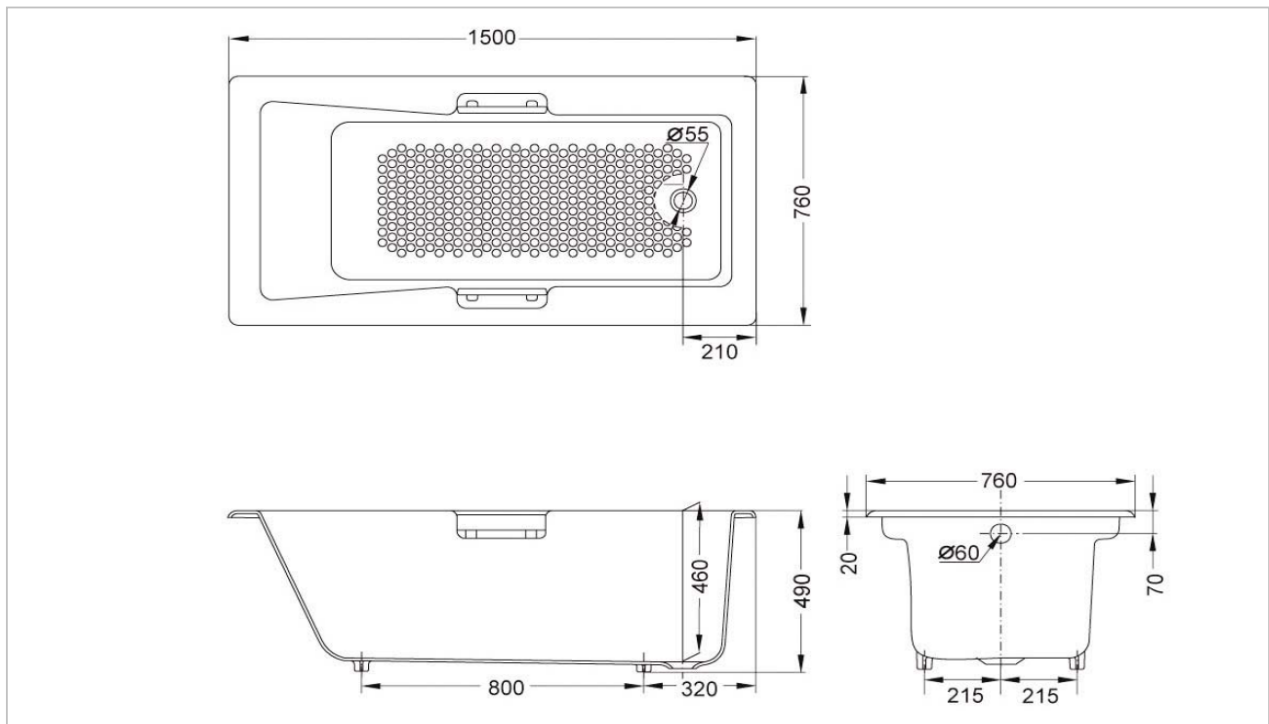

**TOTO**

**BATHTUB**

**FBY1540HPE**

*Enameled Cast Iron Bathtub*

**Product Features**

SIZE : 1500 x 760 x 490 mm

**Suggestion Fittings & Parts**

Remark : We reserve the right to change some parts for suitability.