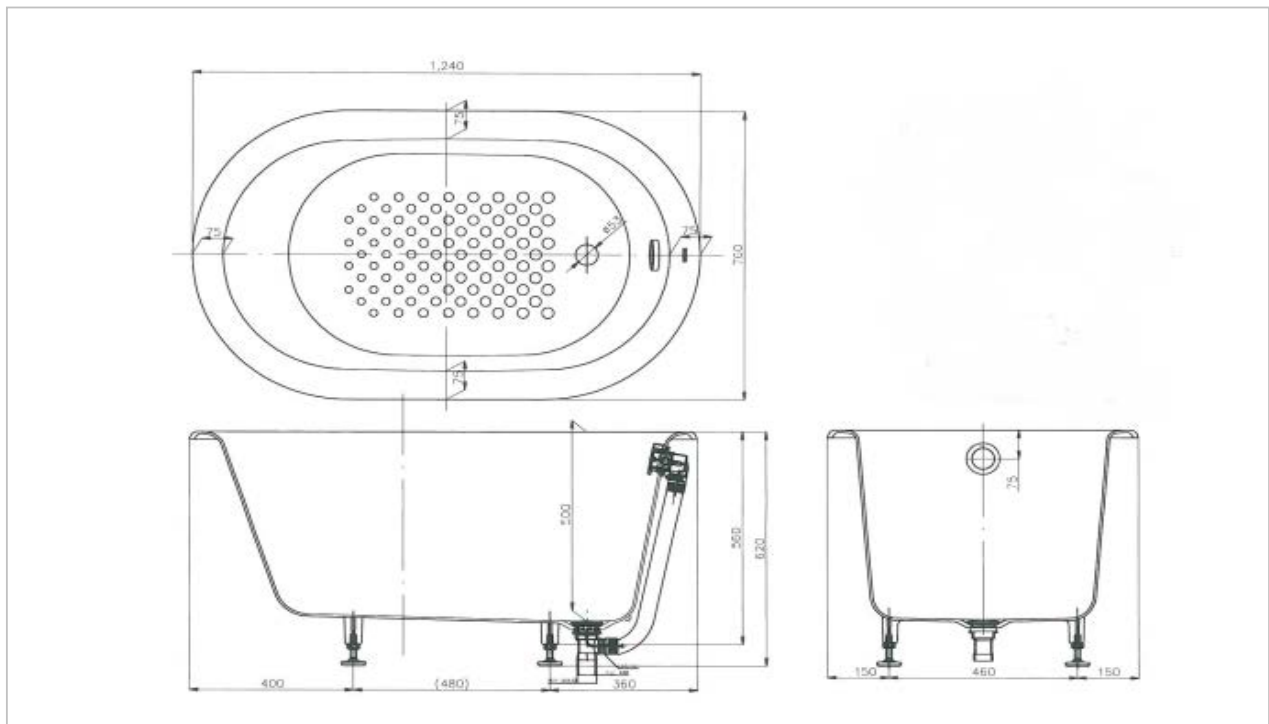

### Cast Iron Bathtub

#### Product Features

Free Standing Cast Iron Bathtub  
Size : 1,240 x 760 x 620 mm

\* This photo is the sample of FBY1730 (1700x874x489mm)