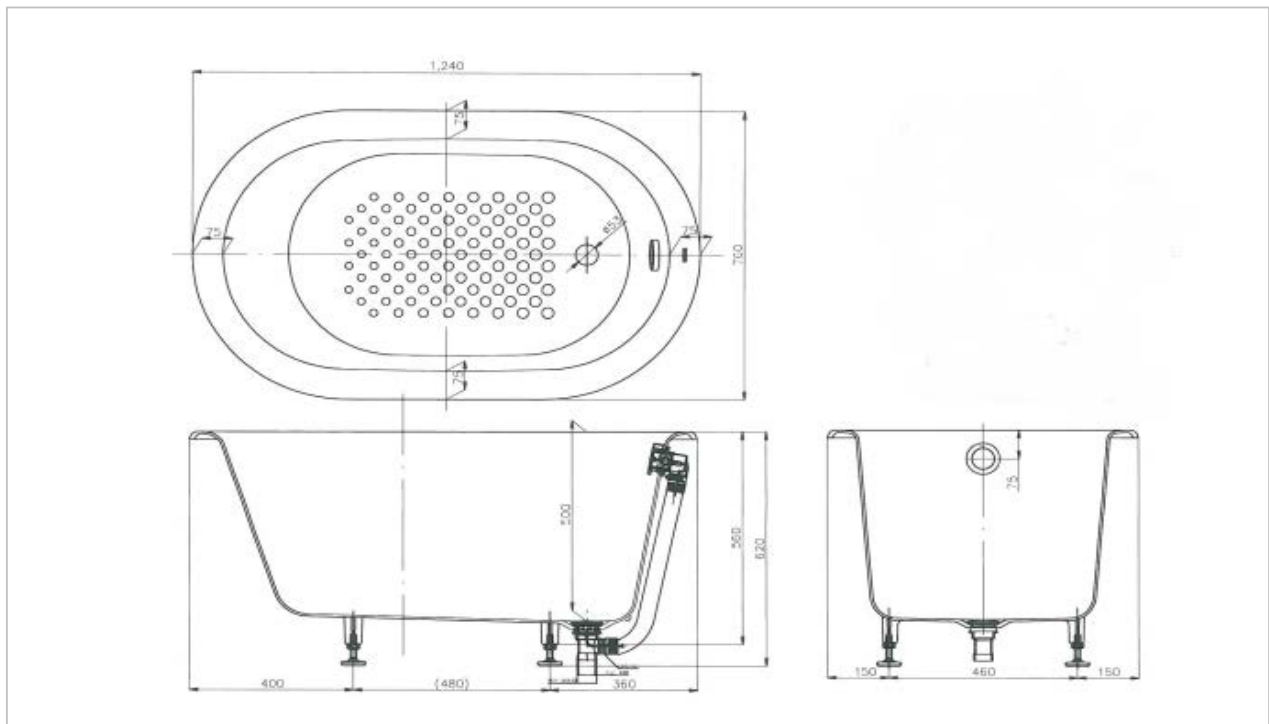

# FBY1240CHPWV1E

Cast Iron Bathtub

## Product Features

Build-In Cast Iron Bathtub  
Size : 1,240 x 760 x 620 mm