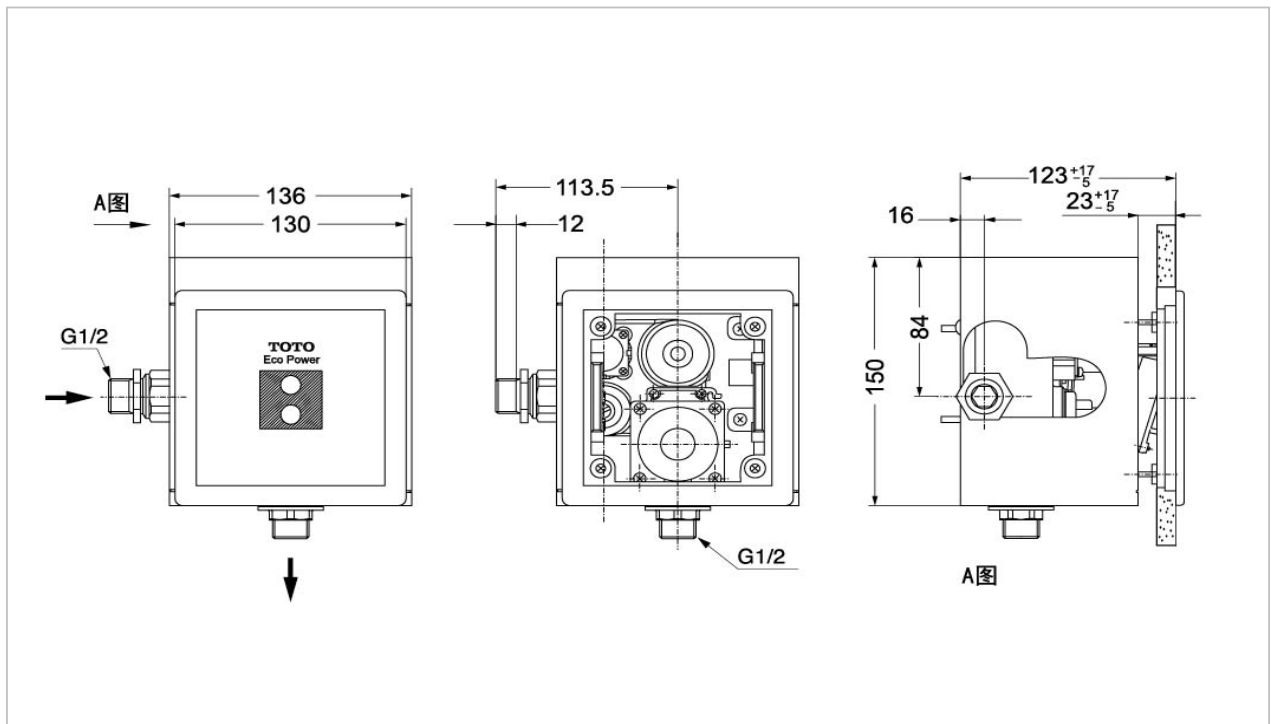

TOTO

TOILETS

DUE106UHG

Urinals Sensor

Product Features

Urinal Sensor (Concealed Type)
size : 136 x 123 x 150 mm.

Suggestion Fittings & Parts

Remark : We reserve the right to change some parts for suitability.