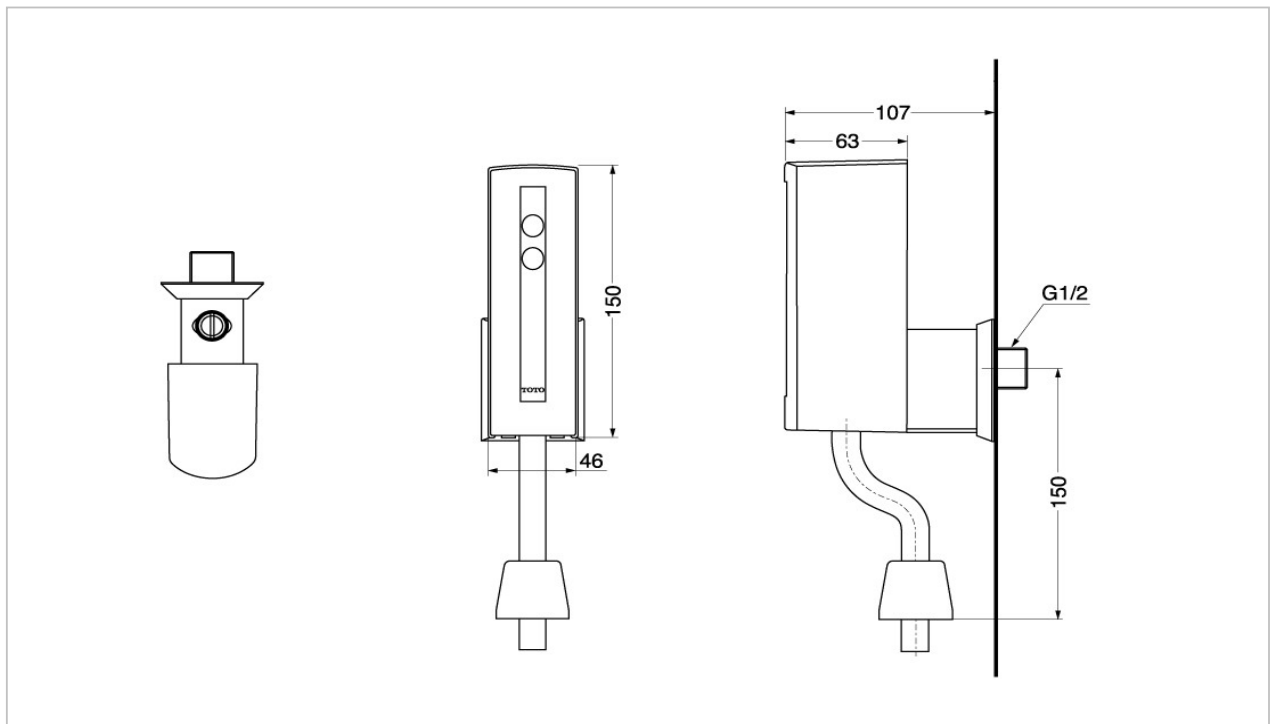

**TOTO**

**FLUSH VALVE**

**DUE103S**

*Urinal Flush Valve*

**Product Features**

Urinal Flush Valve (Battery)

**Suggestion Fittings & Parts**

Remark : We reserve the right to change some parts for suitability.