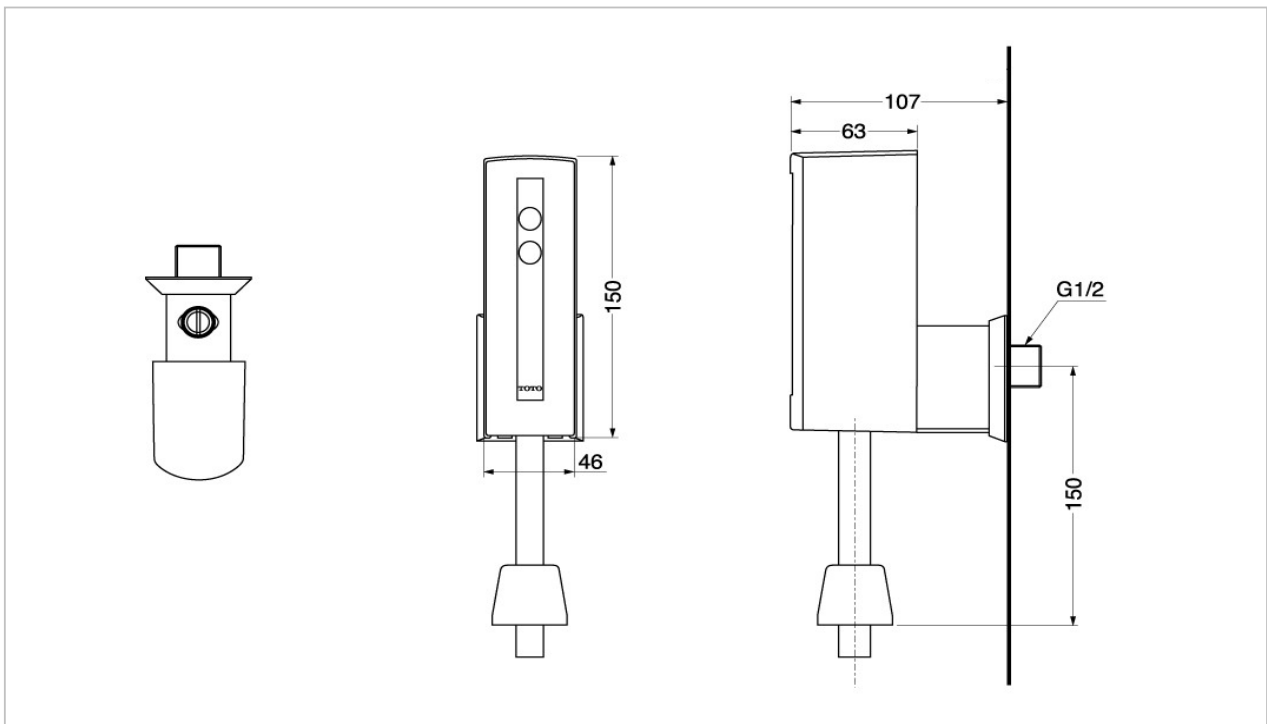

**TOTO**

**FLUSH VALVE**

**DUE103B**

*Urinal Flush Valve*

**Product Features**

Urinal Flush Valve (Battery)

**Suggestion Fittings & Parts**

Remark : We reserve the right to change some parts for suitability.