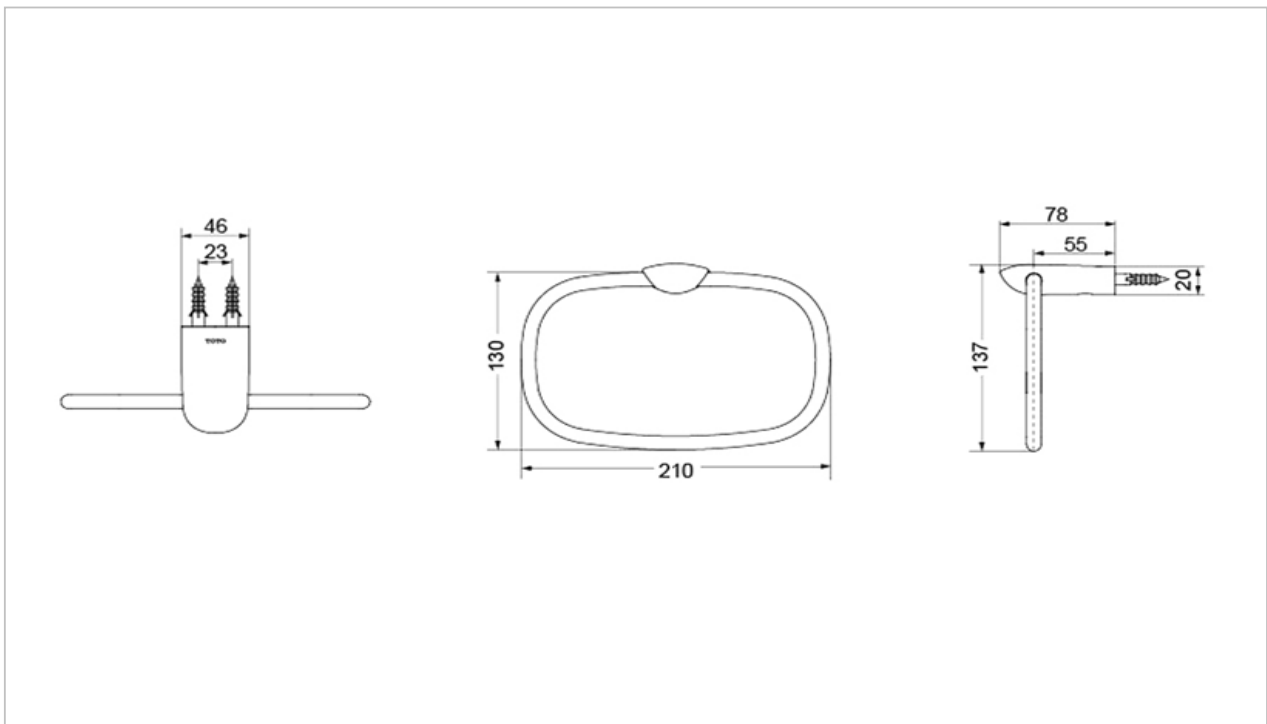

"Camille" Towel Ring

Product Features

Suggestion Fittings & Parts

Remark : We reserve the right to change some parts for suitability.

TOTO (THAILAND) CO.,LTD

Bangkok Office : 598 Q House Ploenjit Building., G floor., Ploenchit Rd.,Lumpini, Pathumwan, Bangkok. 10330 Thailand
Tel : +(66)2-650-9925(AUTO) Fax : +(66)2-650-9923-4
www.toto.co.th