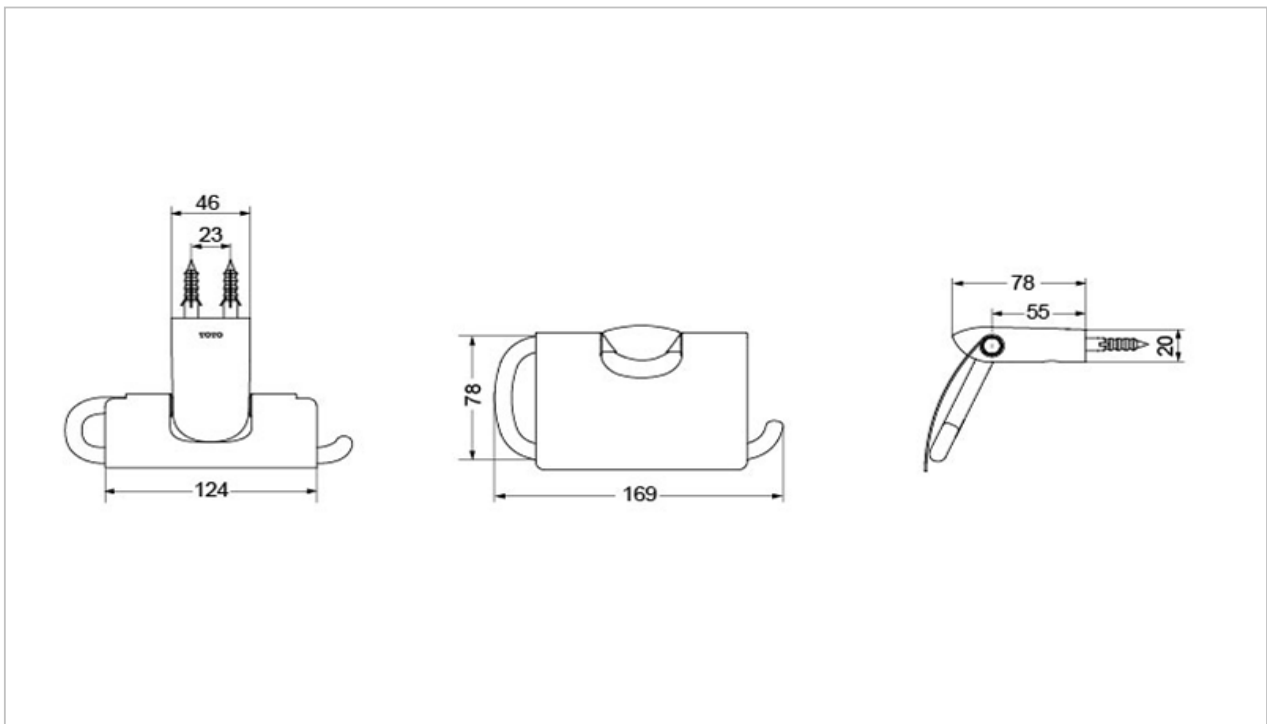

*"Camille" Paper Holder*

Product Features

Suggestion Fittings & Parts

Remark : We reserve the right to change some parts for suitability.

TOTO (THAILAND) CO.,LTD

Bangkok Office : 598 Q House Ploenjit Building., G floor., Ploenchit Rd.,Lumpini, Pathumwan, Bangkok. 10330 Thailand  
Tel : +(66)2-650-9925(AUTO) Fax : +(66)2-650-9923-4  
www.toto.co.th