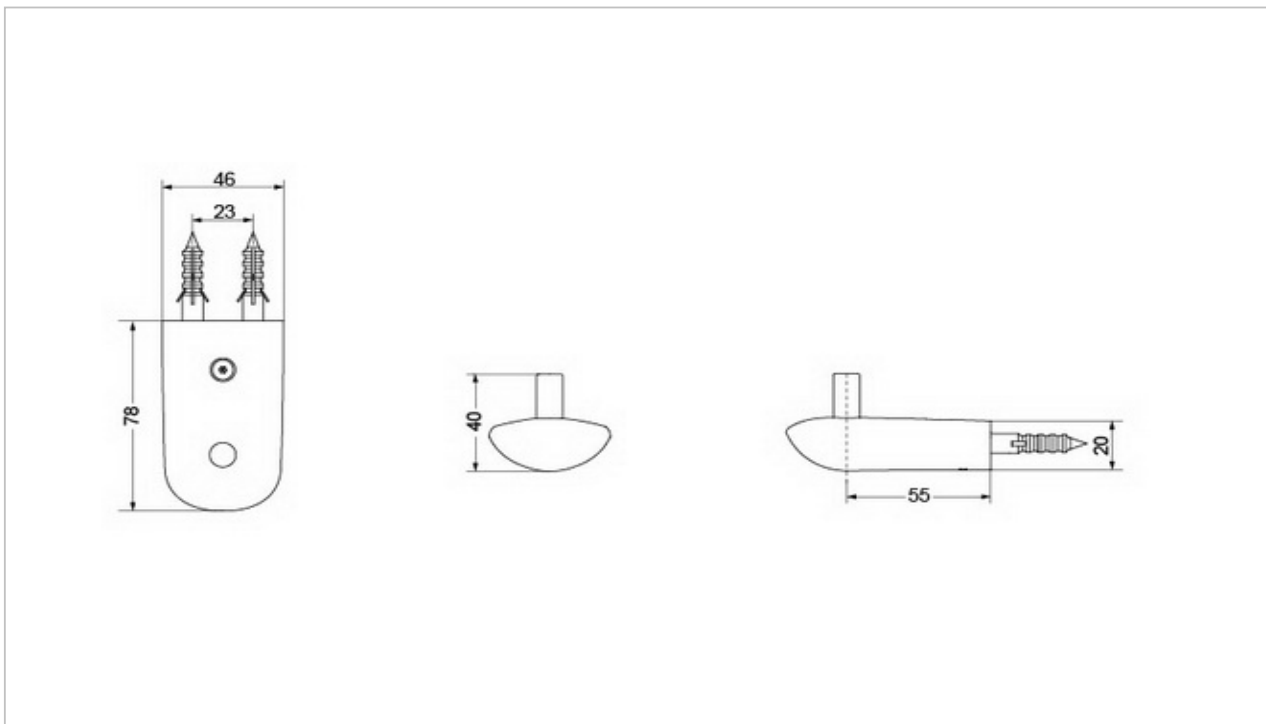

"Camille" Robe Hook

Product Features

Suggestion Fittings & Parts

Remark : We reserve the right to change some parts for suitability.

TOTO (THAILAND) CO.,LTD

Bangkok Office : 598 Q House Ploenjit Building., G floor., Ploenchit Rd.,Lumpini, Pathumwan, Bangkok. 10330 Thailand