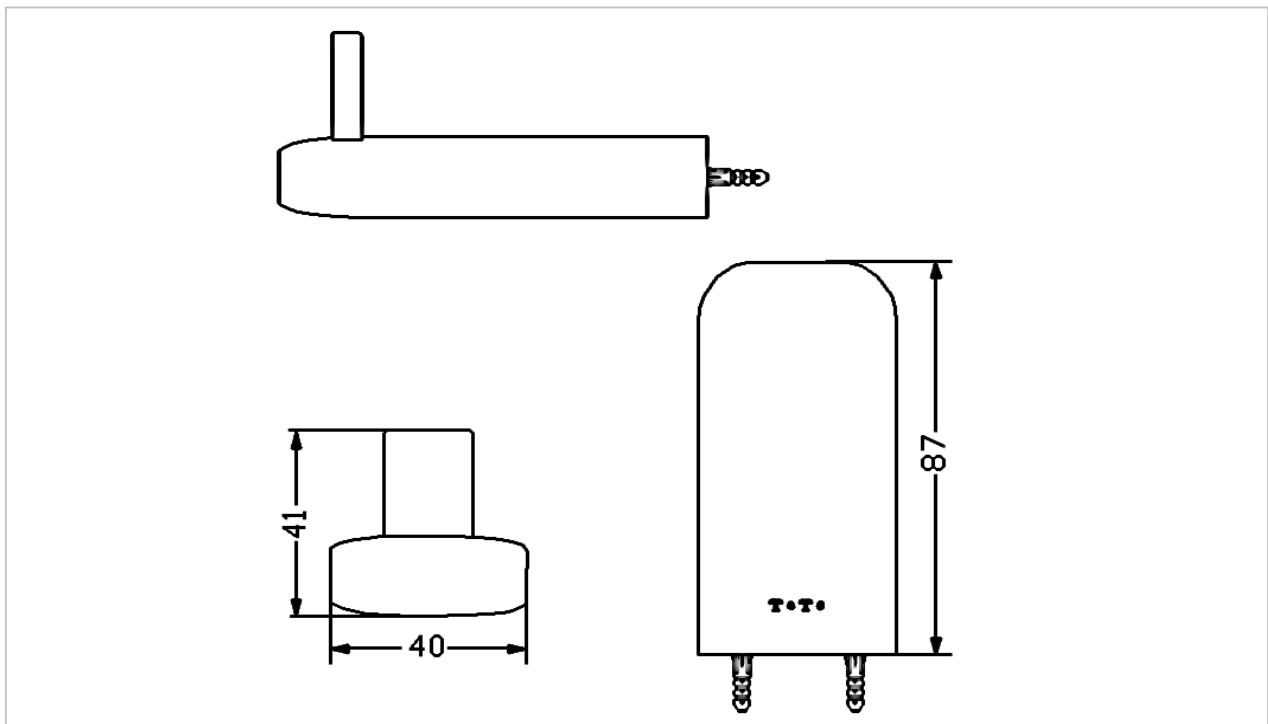

*"SOAP" Robe Hook*

Product Features

Suggestion Fittings & Parts

Remark : We reserve the right to change some parts for suitability.

TOTO (THAILAND) CO.,LTD

Bangkok Office : 598 Q House Ploenjit Building., G floor., Ploenchit Rd., Lumpini, Pathumwan, Bangkok. 10330 Thailand  
Tel : +(66)2-650-9925(AUTO) Fax : +(66)2-650-9923-4  
www.toto.co.th