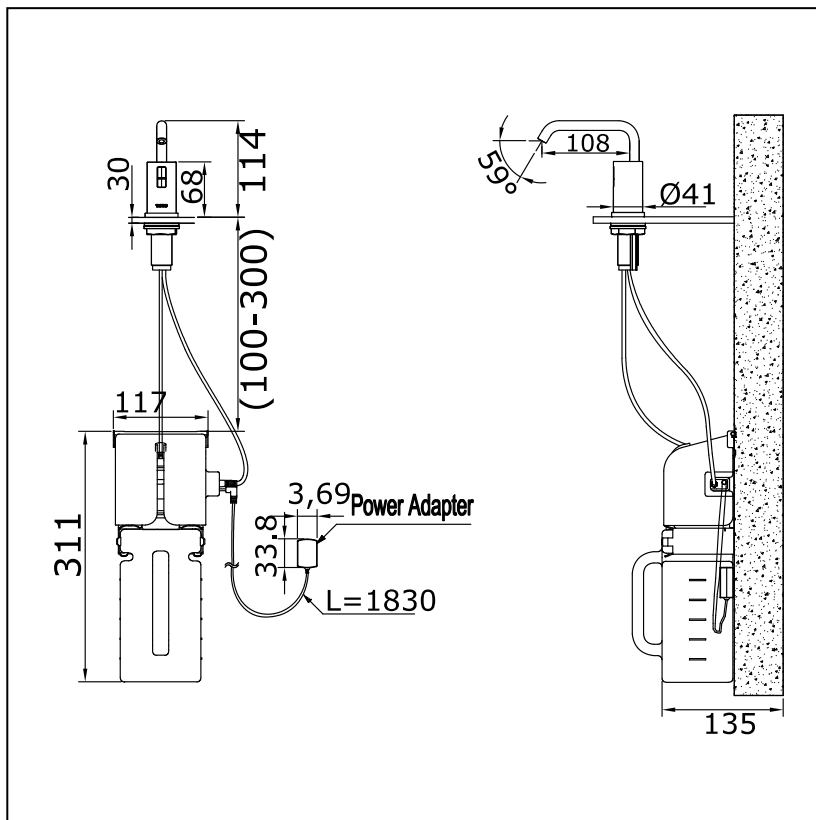

Item number: DSE101E ACCESSORIES (PUBLIC TOILET)

Features

Specifications

Finish : Nickel Chrome
Material : Brass

Parts description

- DSE101E
Auto Soap Dispenser (AC 220V)

Drawing:

Remarks: