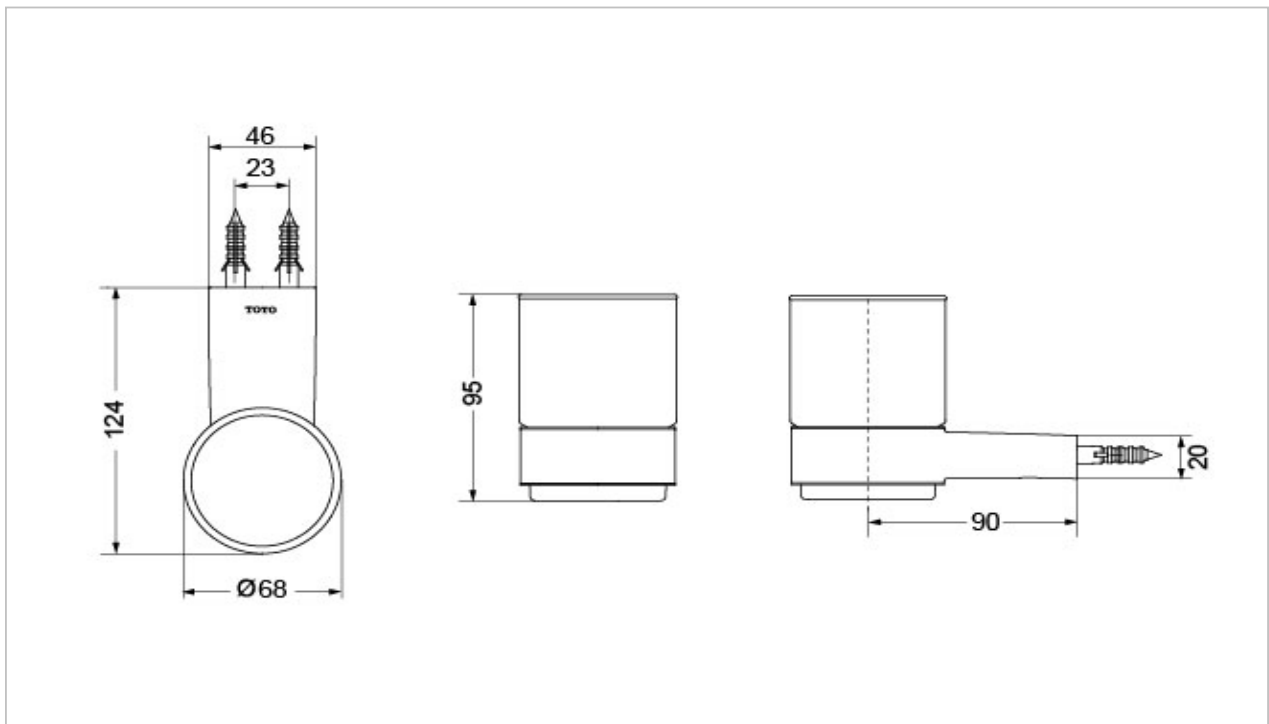

"Willow" Tumbler Holder

Product Features

Suggestion Fittings & Parts

Remark : We reserve the right to change some parts for suitability.

TOTO (THAILAND) CO.,LTD

Bangkok Office : 598 Q House Ploenjit Building., G floor., Ploenchit Rd., Lumpini, Pathumwan, Bangkok. 10330 Thailand
Tel : +(66)2-650-9925(AUTO) Fax : +(66)2-650-9923-4
www.toto.co.th