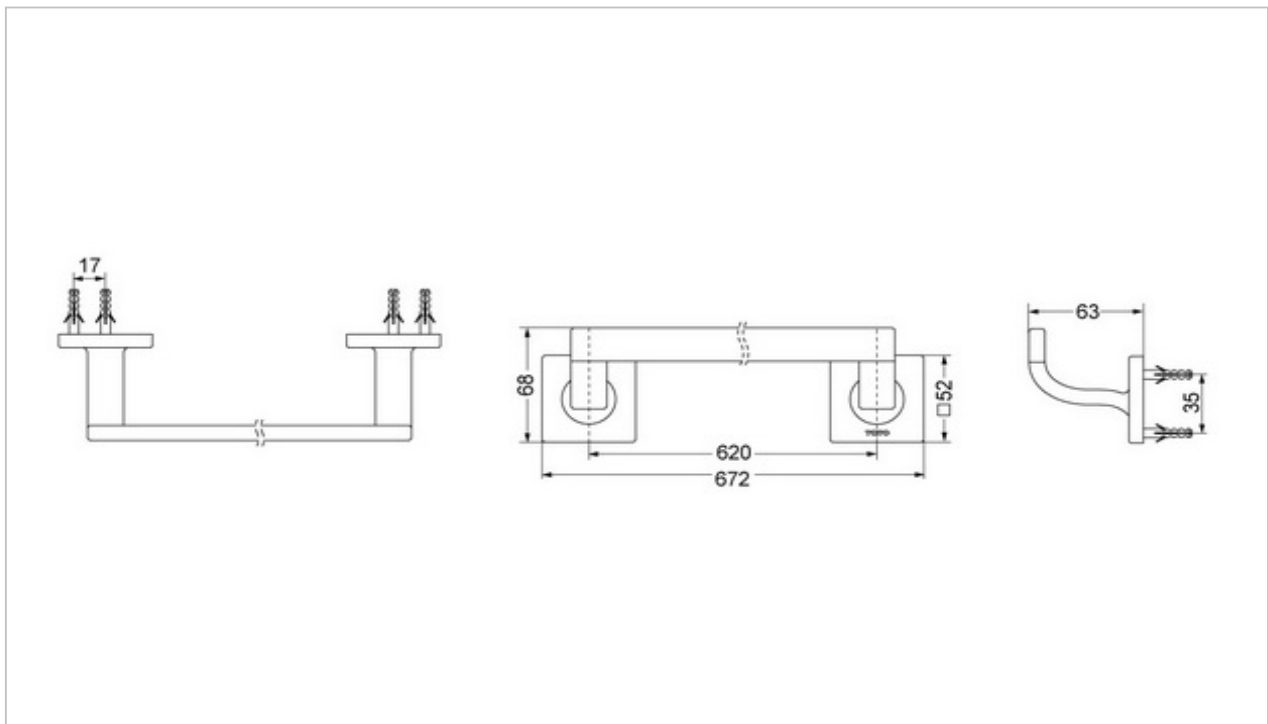

TOTO

ACCESSORIES

**DSB71
DSB71# PG**

Fitting Accessories

Product Features

Towel Bar
Size : 672 x 63 x 68 mm

Ref.
DSB71#PG : Gold
DSB71 : Chrome

Suggestion Fittings & Parts