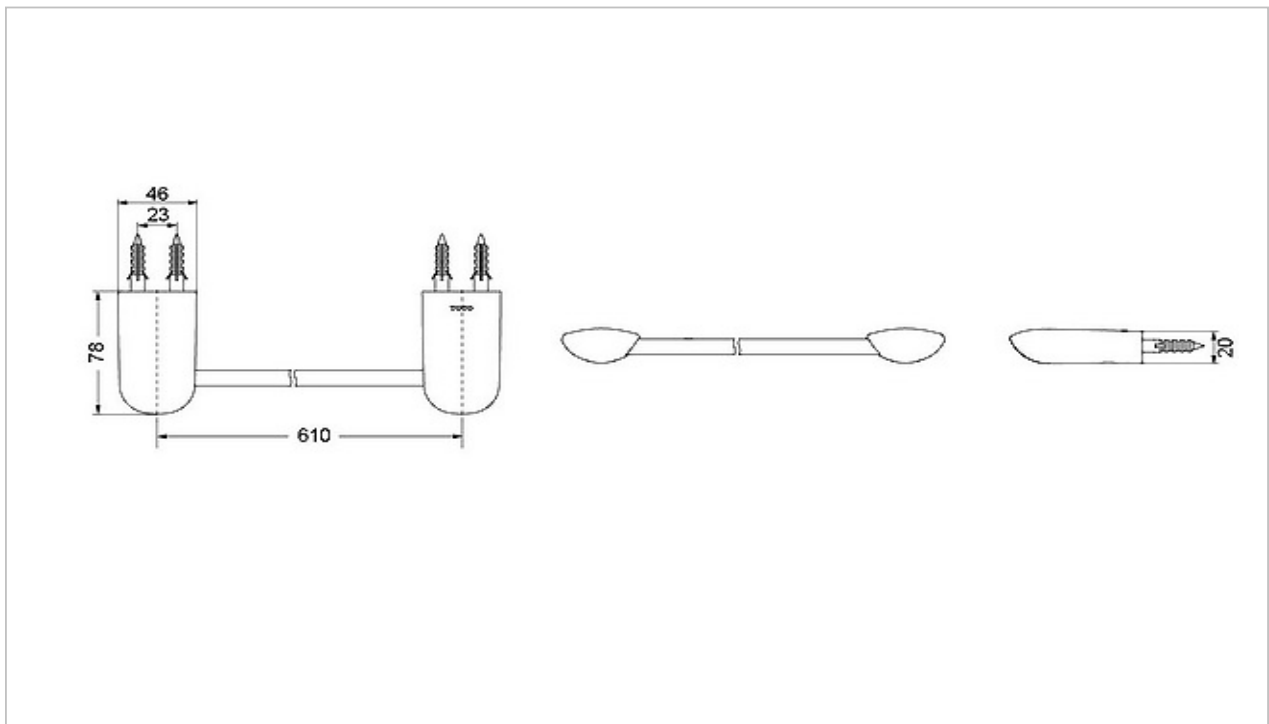

"Camille" Towel Bar

Product Features

Suggestion Fittings & Parts

Remark : We reserve the right to change some parts for suitability.

TOTO (THAILAND) CO.,LTD

Bangkok Office : 598 Q House Ploenjit Building., G floor., Ploenchit Rd., Lumpini, Pathumwan, Bangkok. 10330 Thailand
Tel : +(66)2-650-9925(AUTO) Fax : +(66)2-650-9923-4
www.toto.co.th