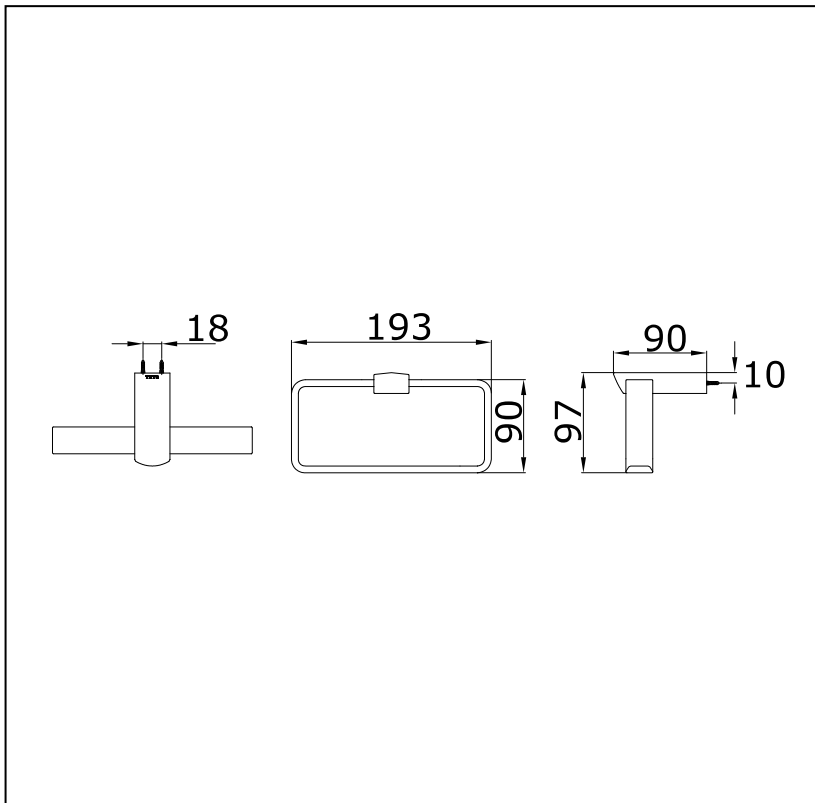

Item number: **DS732** (COCKTAIL Series)

Features

- Simple installation, easy to use

Specifications

Finish : Nickel Chrome
Material : Brass

Parts description

- **DS732**
Towel Ring (Size : 193W x 90H mm)

Drawing: