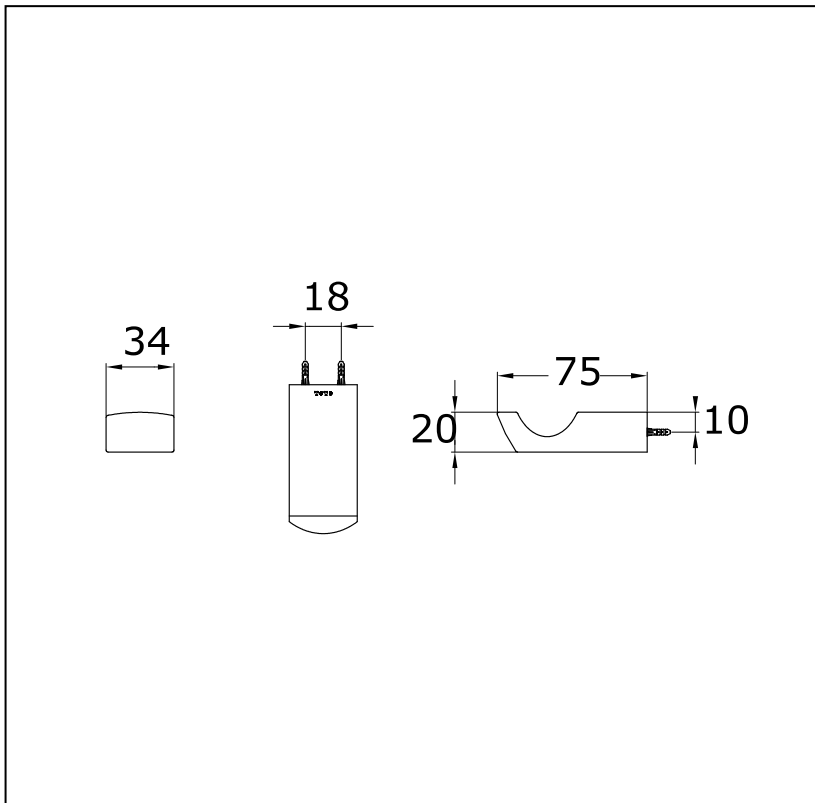

Item number: **DS730** (COCKTAIL Series)

Features

- Simple installation, easy to use

Specifications

Finish : Nickel Chrome
Material : Brass

Parts description

- **DS730**
Robe Hook (Size : 34W x 75D mm)

Drawing: