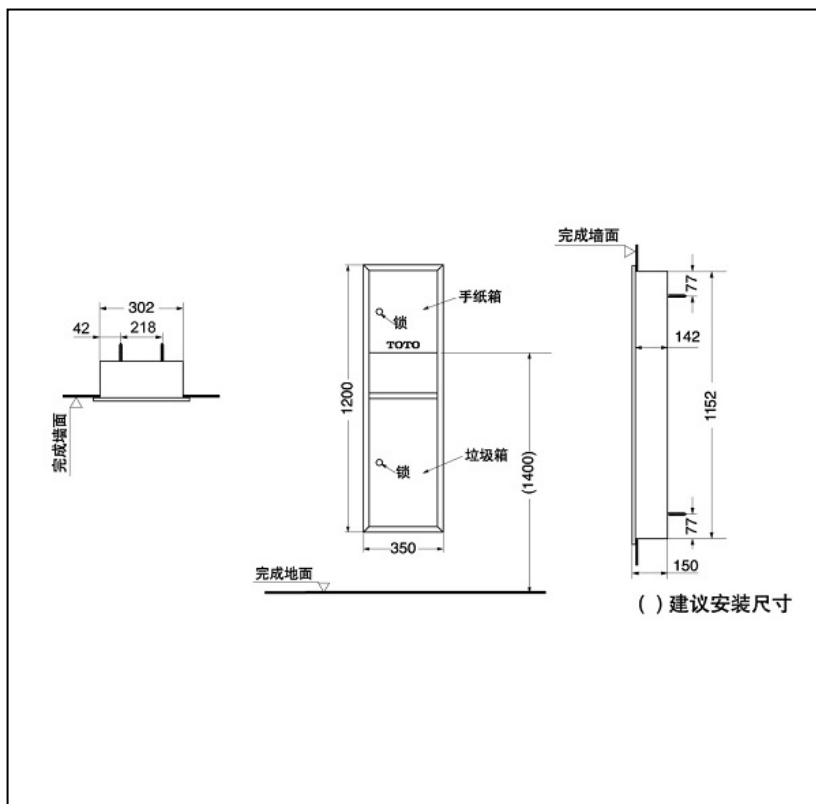

Item number: DS713U Paper Holder

Features

- Brushed surface treatment designed for beautiful and decent consideration
- Available in large and small sizes, satisfying installation sites of different areas

Specifications

Size : 350W×150D×1200H
Color : Silvery

Parts description

- **DS713U**
Big embedded stainless steel paper holder

Drawing:

Remarks:

Please result TOTO sales representative for detail.