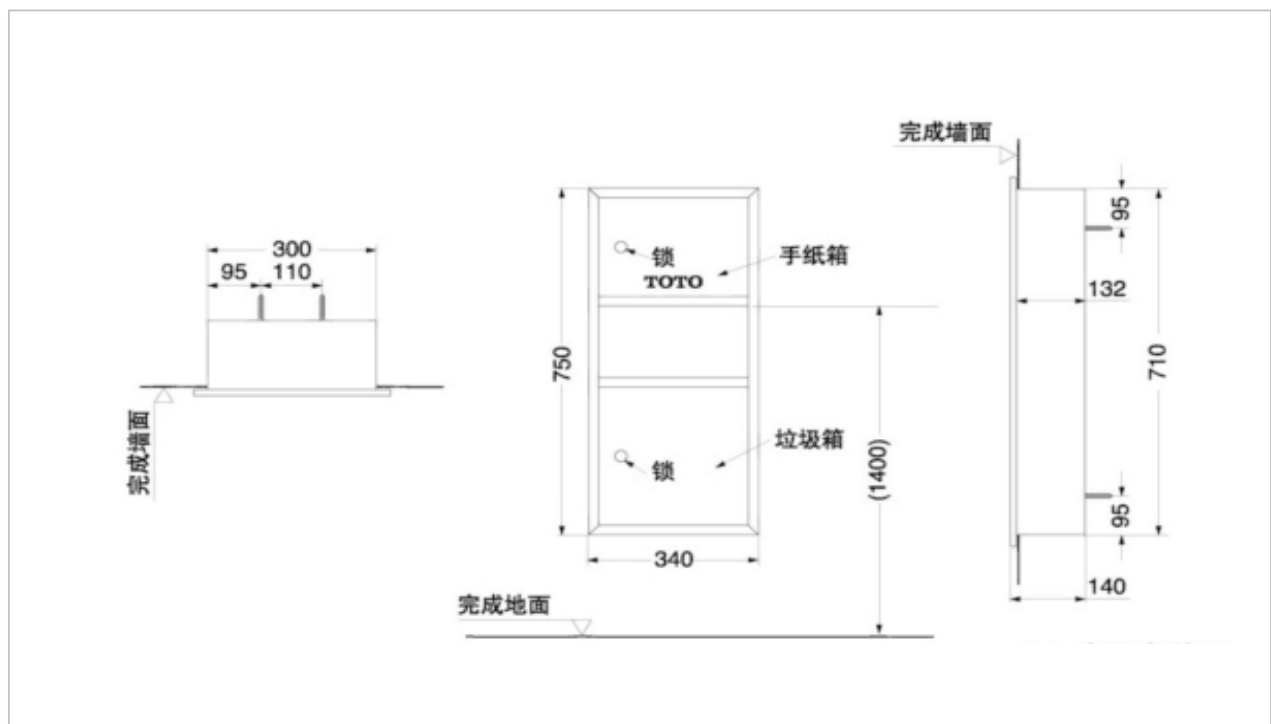

Paper Dispenser

Product Features

Embedded stainless steel paper dispenser with trash bin

Size : w:340×d:140×h:750(mm)

Suggestion Fittings & Parts

Remark : We reserve the right to change some parts for suitability.