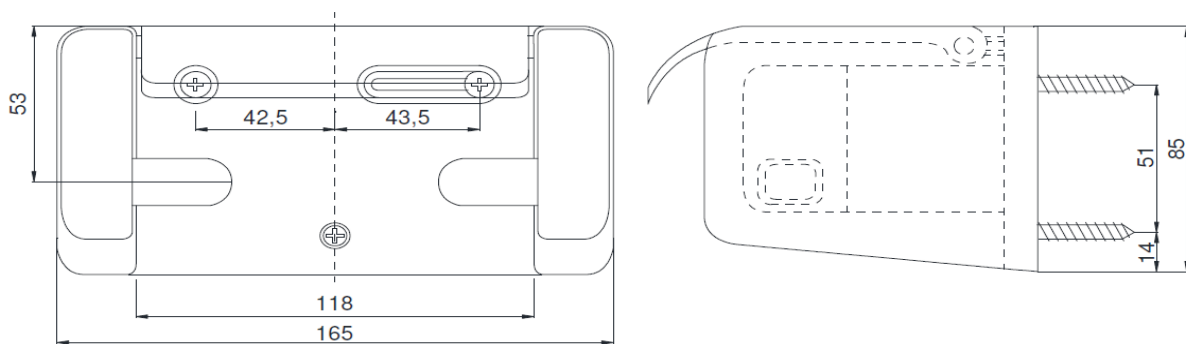

TOTO

ACCESSORIES

DS708PS#W

Paper Holder

Product Features

Size : 165 x 85 mm

Suggestion Fittings & Parts

Remark : We reserve the right to change some parts for suitability.