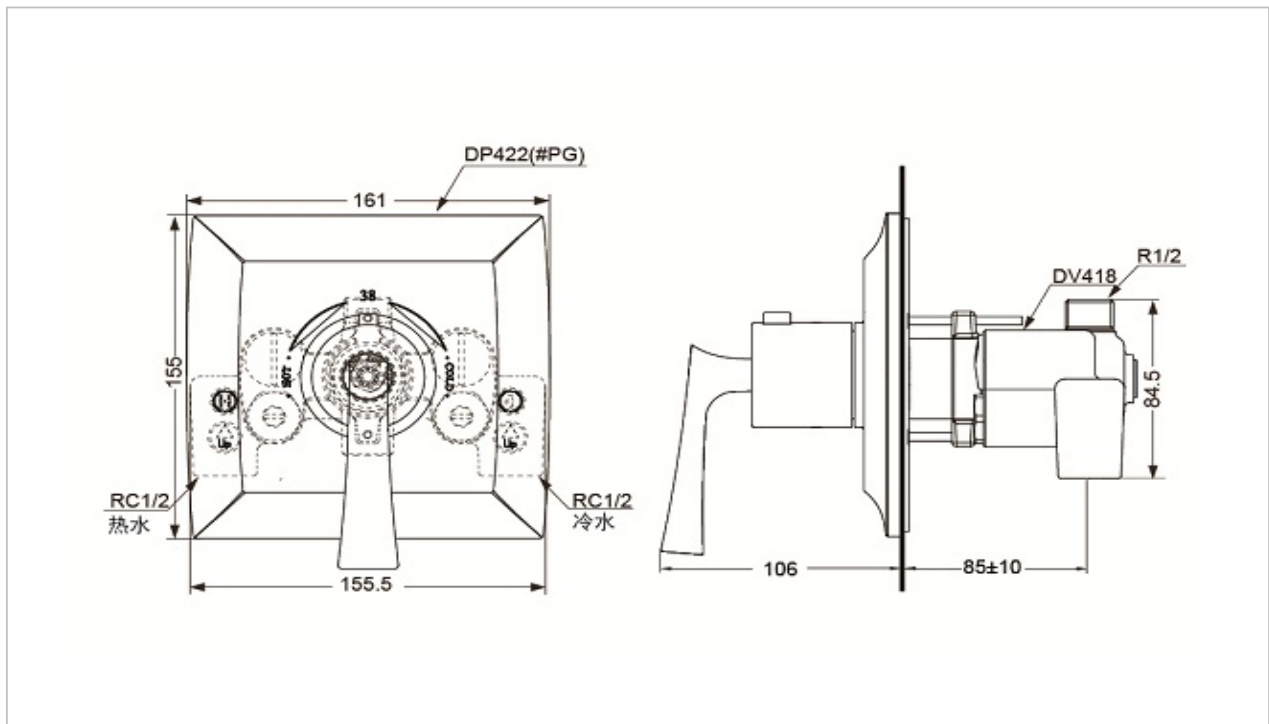

TOTO

FAUCET&SHOWER

DP422 / DV418
DP422#PG / DV418

Fitting Accessories

Product Features
Wall Mount Mixer Panel (Thermostatic)

Ref.
DP422/ DV418 : Chrome
DP422# PG / DV418 : Gold

Suggestion Fittings & Parts

Remark : We reserve the right to change some parts for suitability.