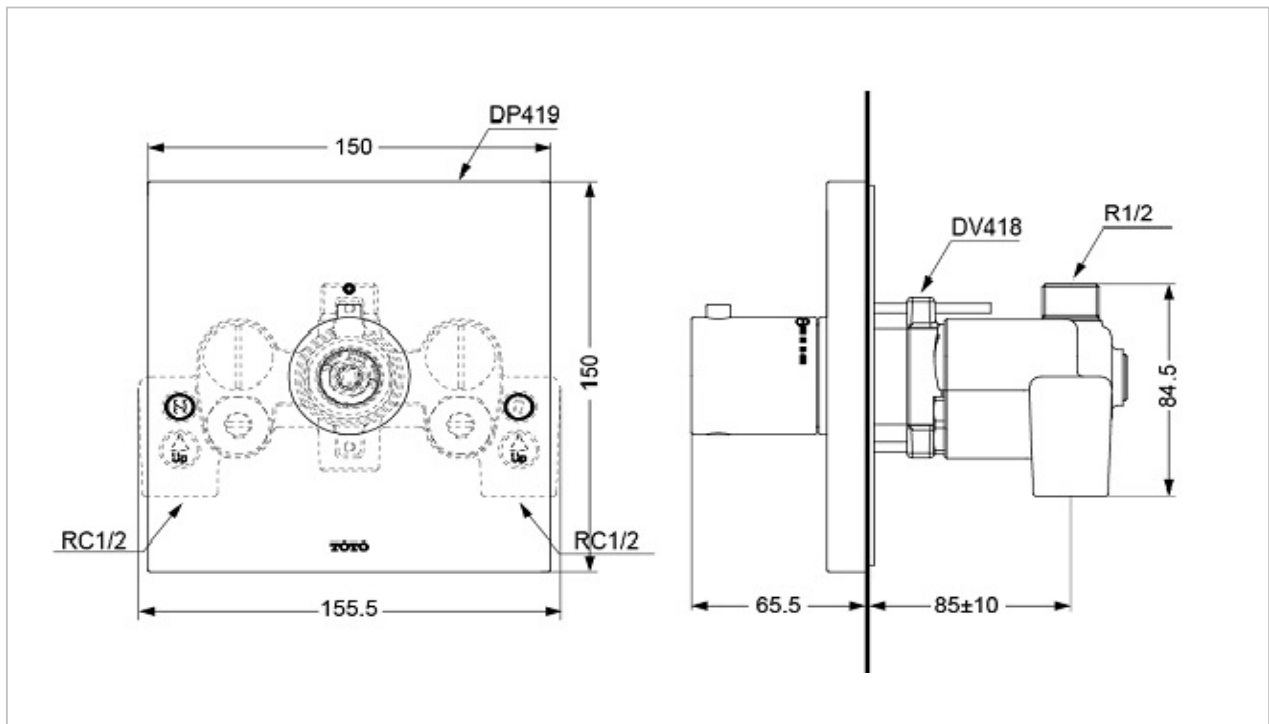

TOTO

FAUCET&SHOWER

DP419 / DV418

Fitting Accessories

Product Features
Thermostat Controller

Suggestion Fittings & Parts

Remark : We reserve the right to change some parts for suitability.

TOTO (THAILAND) CO.,LTD