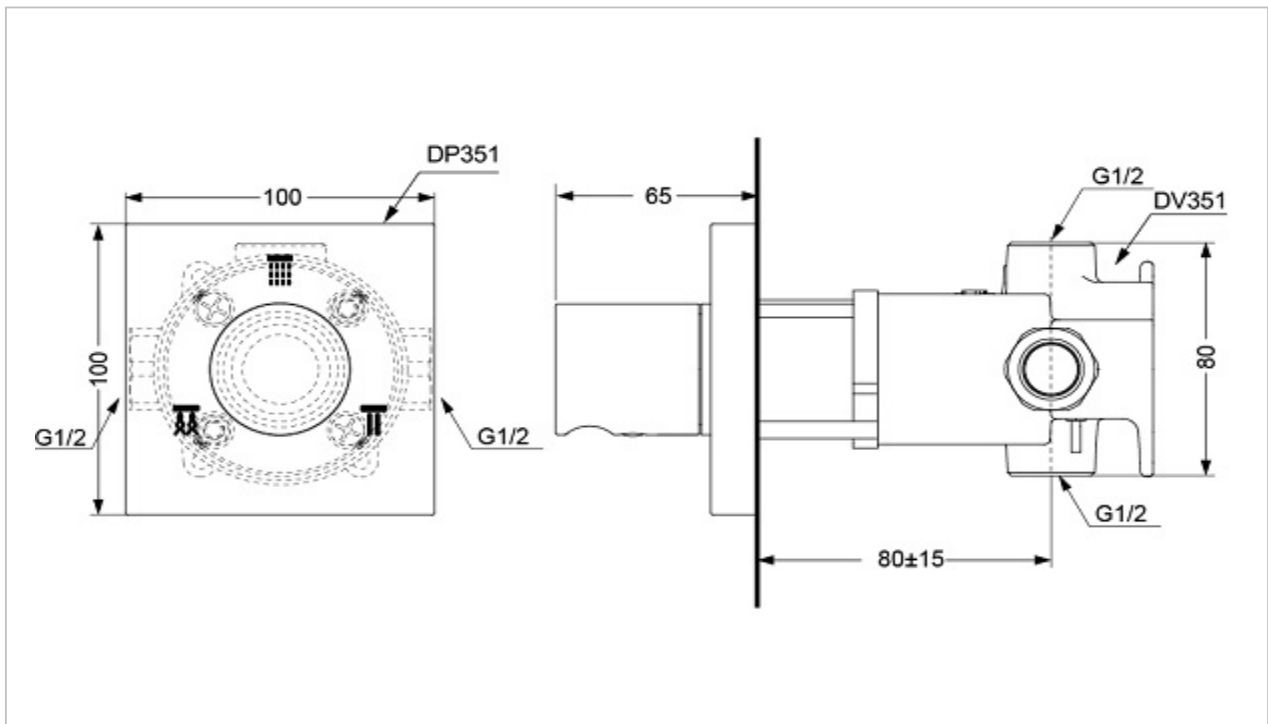

TOTO

FAUCET&SHOWER

DP355 / DV104
DP355#PG / DV104

Fitting Accessories

Product Features

2 Way Diverter with On and Off Switch

Ref.
DP355 : Chrome
DP355#PG : Gold

Suggestion Fittings & Parts