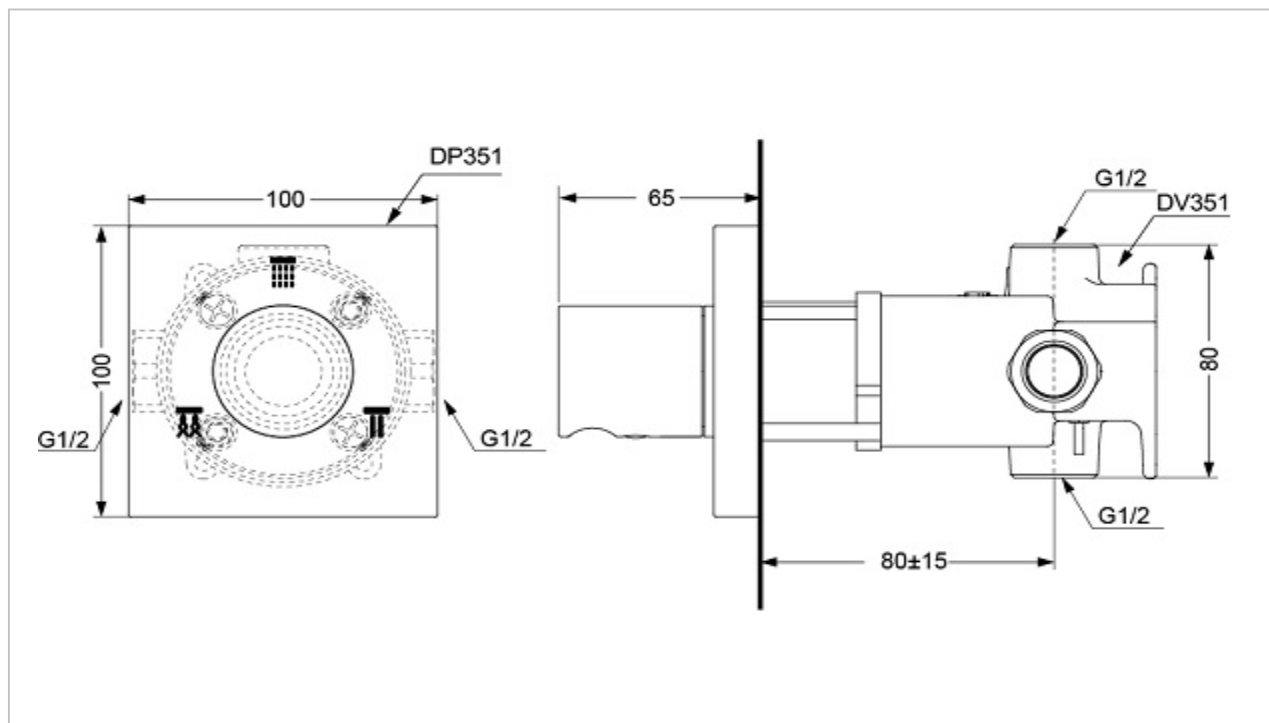

TOTO

FAUCET&SHOWER

DP351/DV351

Fitting Accessories

Product Features

3 Way Diverter

Suggestion Fittings & Parts

Remark : We reserve the right to change some parts for suitability.