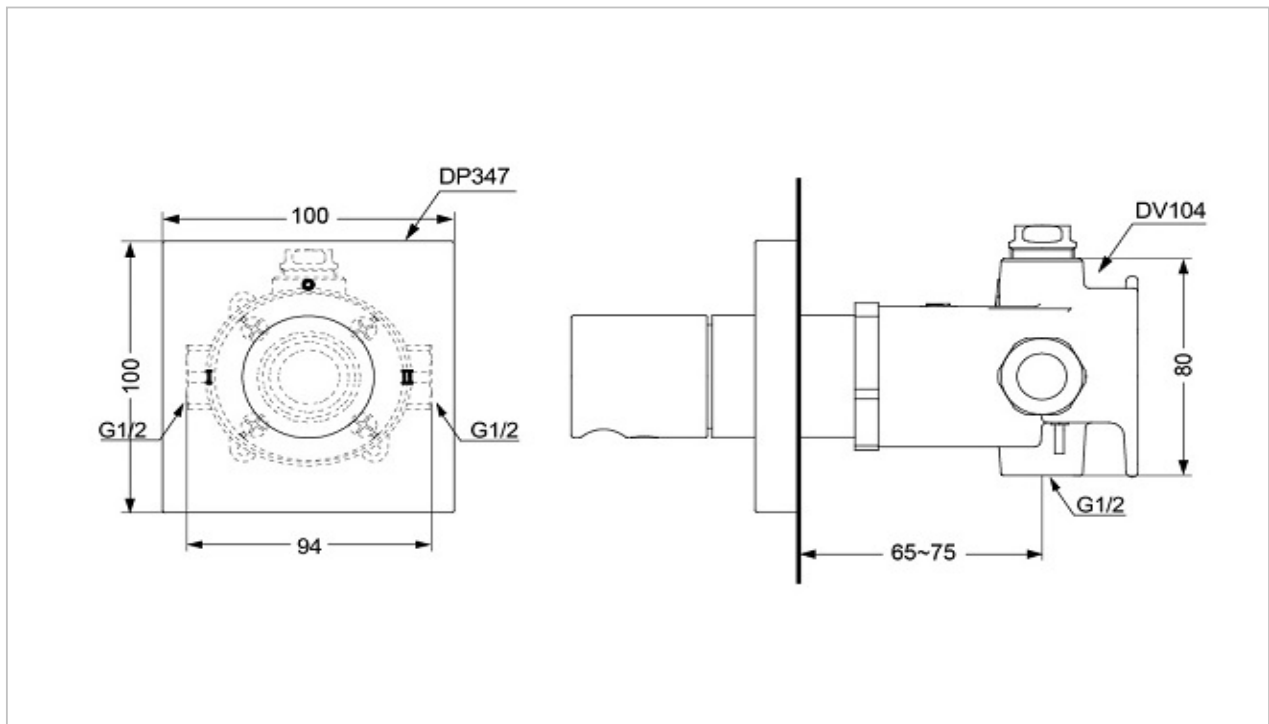

TOTO

FAUCET&SHOWER

DP347/DV104

Fitting Accessories

Product Features
2 Way Diverter with On and Off Switch

Suggestion Fittings & Parts

Remark : We reserve the right to change some parts for suitability.

TOTO (THAILAND) CO.,LTD