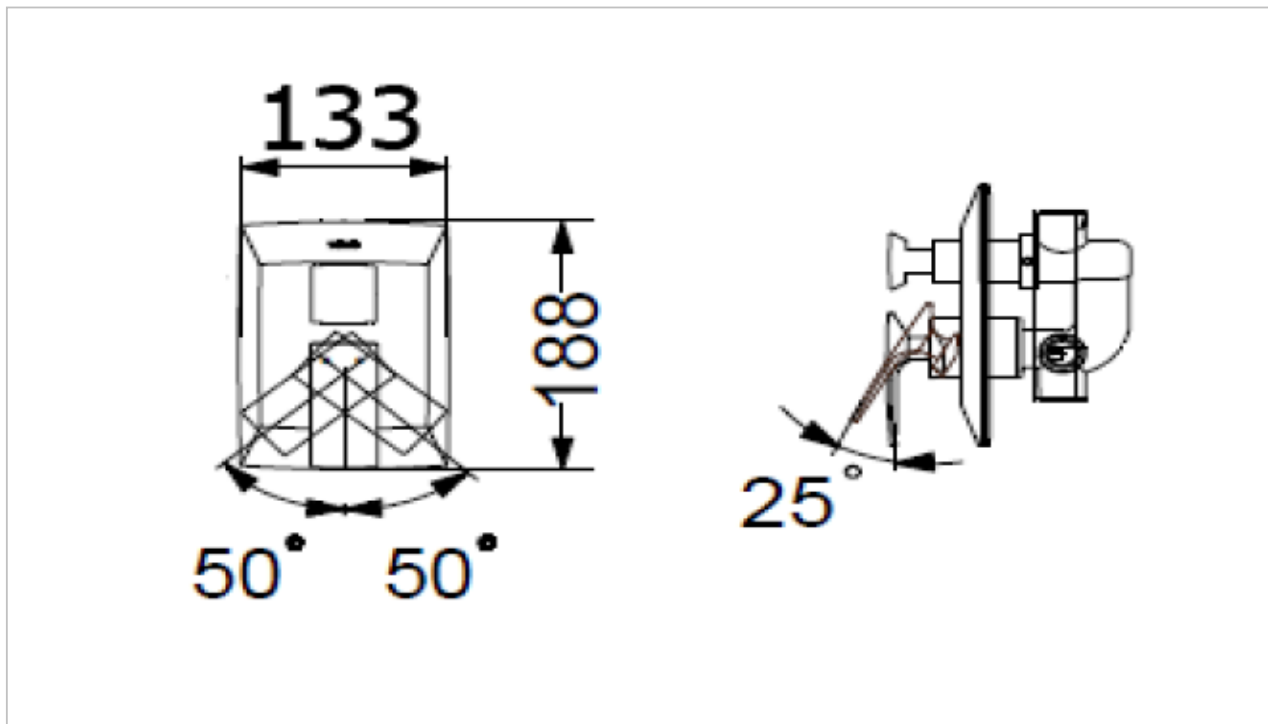

TOTO

FAUCETS

DP326

"JEWELHEX" Thermostat Bath&Shower Mixer

Product Features

Suggestion Fittings & Parts

Remark : We reserve the right to change some parts for suitability.

TOTO (THAILAND) CO.,LTD