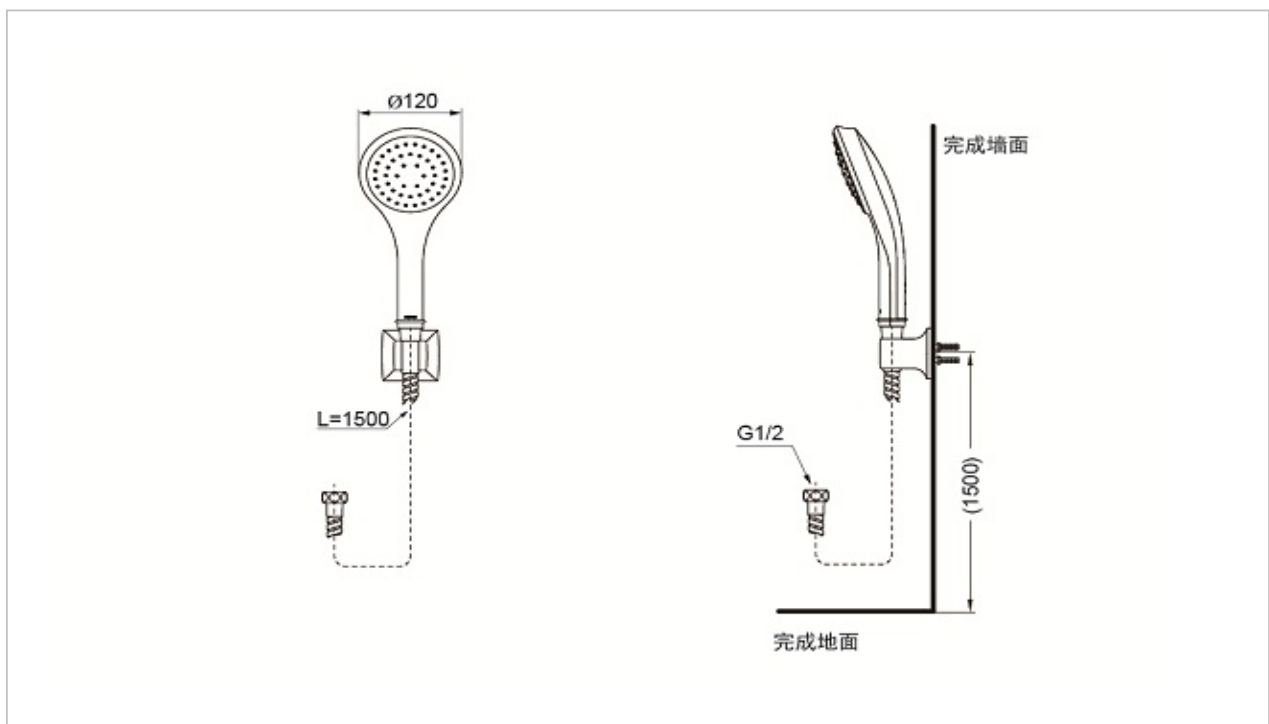

TOTO

FAUCET&SHOWER

DM721CAF

Hand Shower

Product Features

Wall Hung Handshower without water outlet
Size : 120 mm.
Color : Gold

Suggestion Fittings & Parts

Remark : We reserve the right to change some parts for suitability.