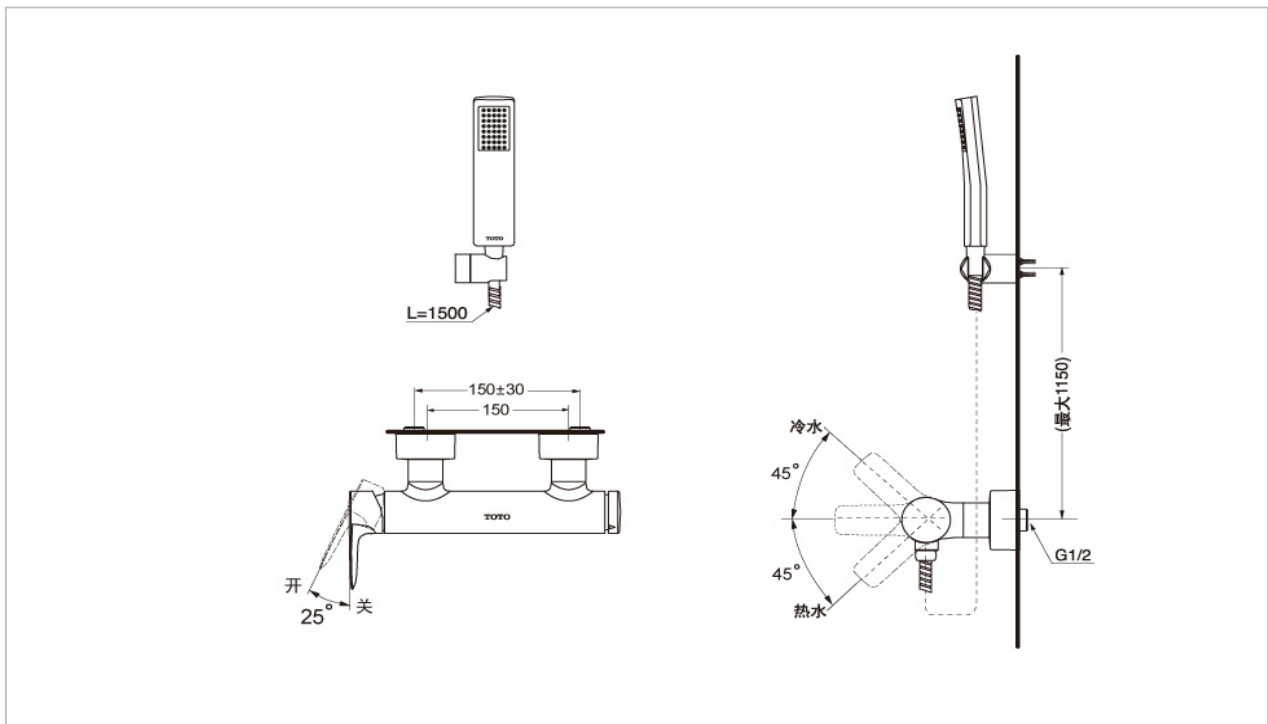

TOTO

FAUCET&SHOWER

DM709CAF

Hand Shower

Product Features

Suggestion Fittings & Parts

Remark : We reserve the right to change some parts for suitability.

TOTO (THAILAND) CO.,LTD