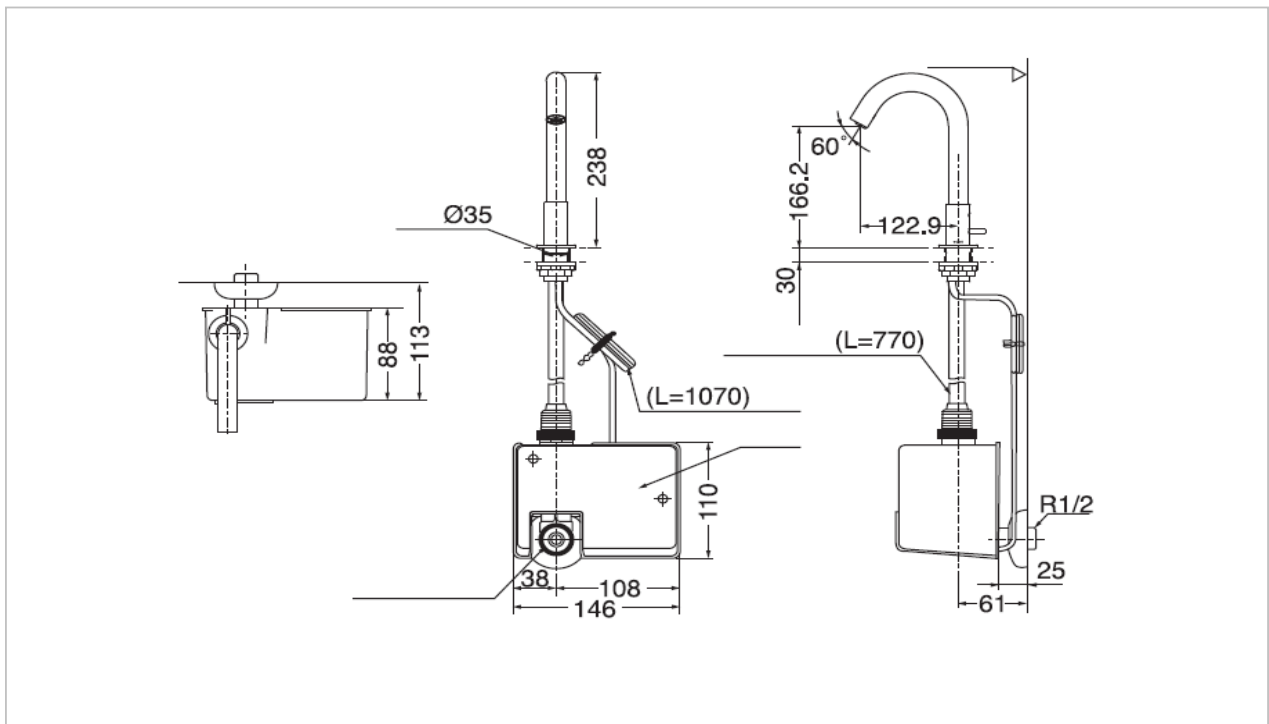

TOTO

FAUCET&SHOWER

DLE404BSH1

"Eco Power" Faucet

Product Features

Single Sensor Faucet with Pop-up Rod

DLE404BSH1

Thermostatic Sensor Faucet with Pop-up Rod