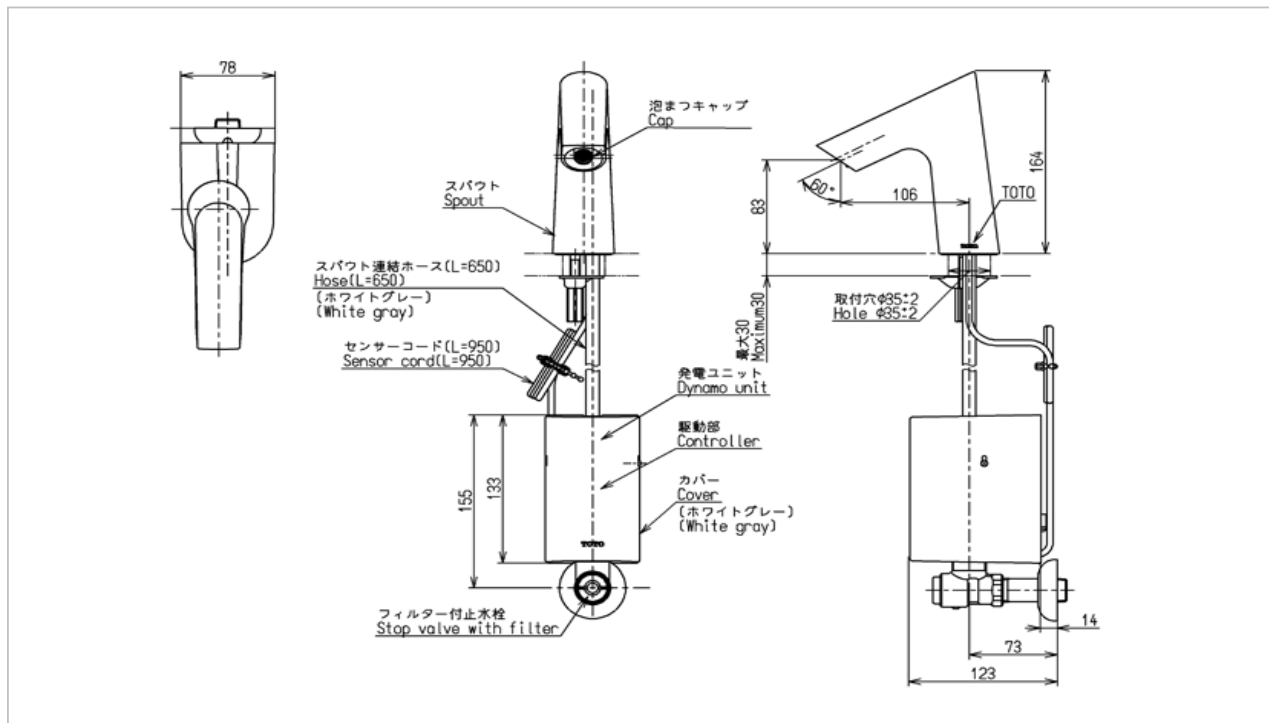

### Product Features

Water Pressure : 0.05MPa ~ 0.75MPa

Water Usage : 2.0 L/min

Finish : Nickel Chrome