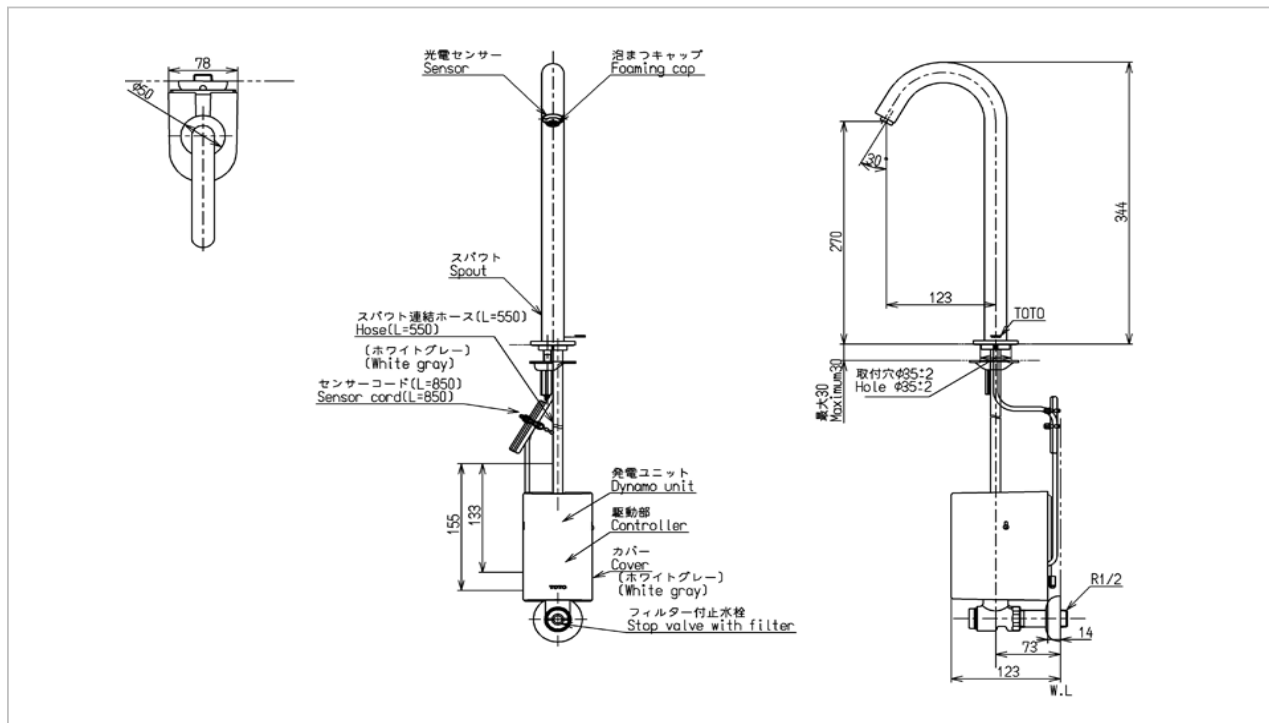

TOTO

FAUCET&SHOWER

DLE110A2RK-EC

Auto Faucet

Product Features

Water Pressure : 0.05MPa ~ 0.75MPa

Water Usage : 2.0 L/min

Finish : Nickel Chrome