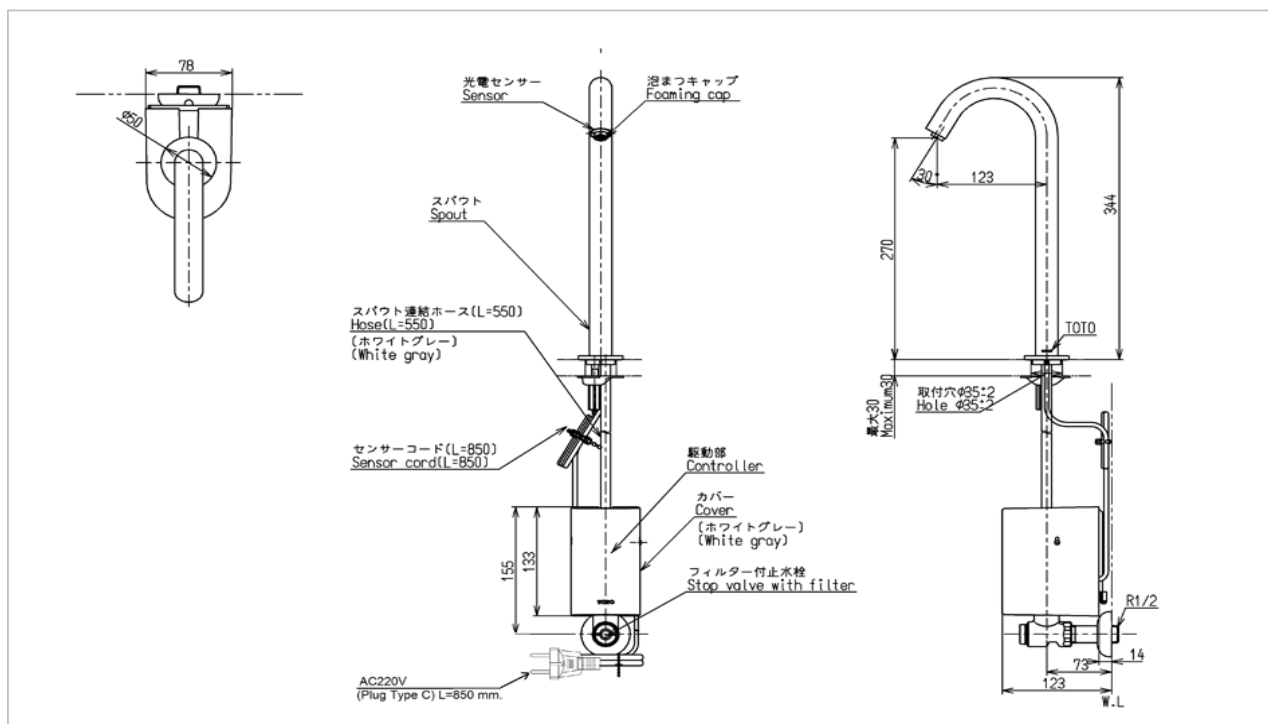

TOTO

FAUCET&SHOWER

DLE110A2RK-AC

Auto Faucet

Product Features

Water Pressure : 0.05MPa ~ 0.75MPa
Water Usage : 1.5 L/min
Finish : Nickel Chrome

Suggestion Fittings & Parts

Remark : We reserve the right to change some parts for suitability.