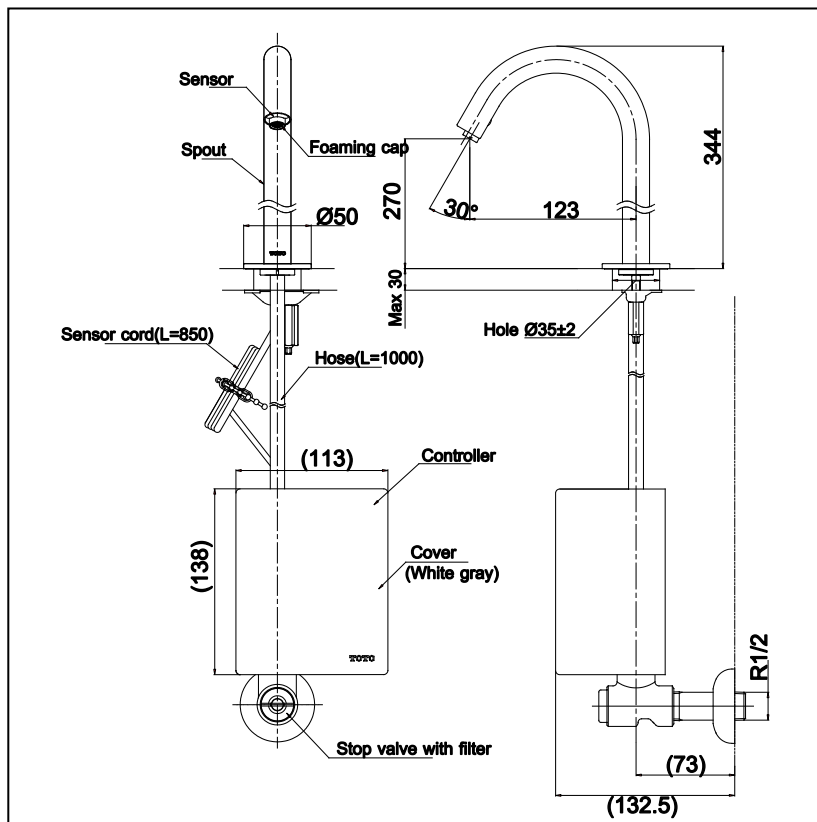

Drawing:

Remarks:

Please result TOTO sales representative for detail.