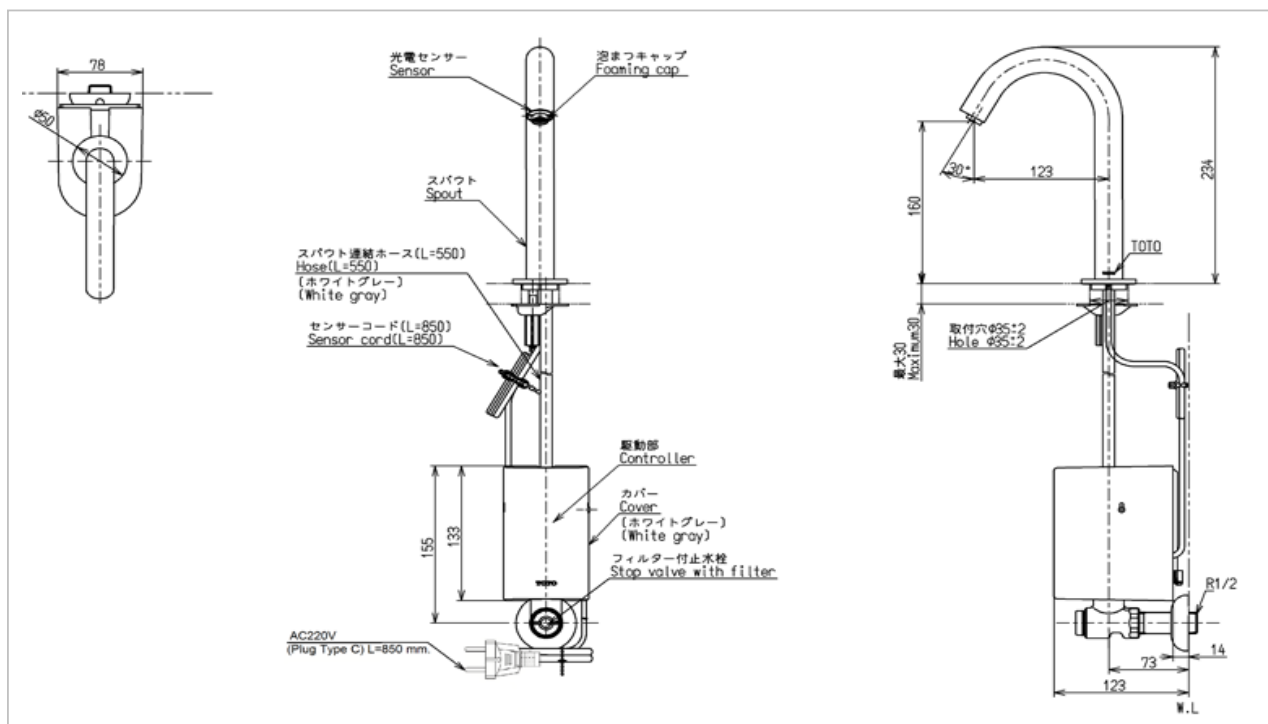

TOTO

FAUCET&SHOWER

DLE110A1RK-AC

Auto Faucet

Product Features

Water Pressure : 0.05MPa ~ 0.75MPa

Water Usage : 1.5 L/min

Finish : Nickel Chrome