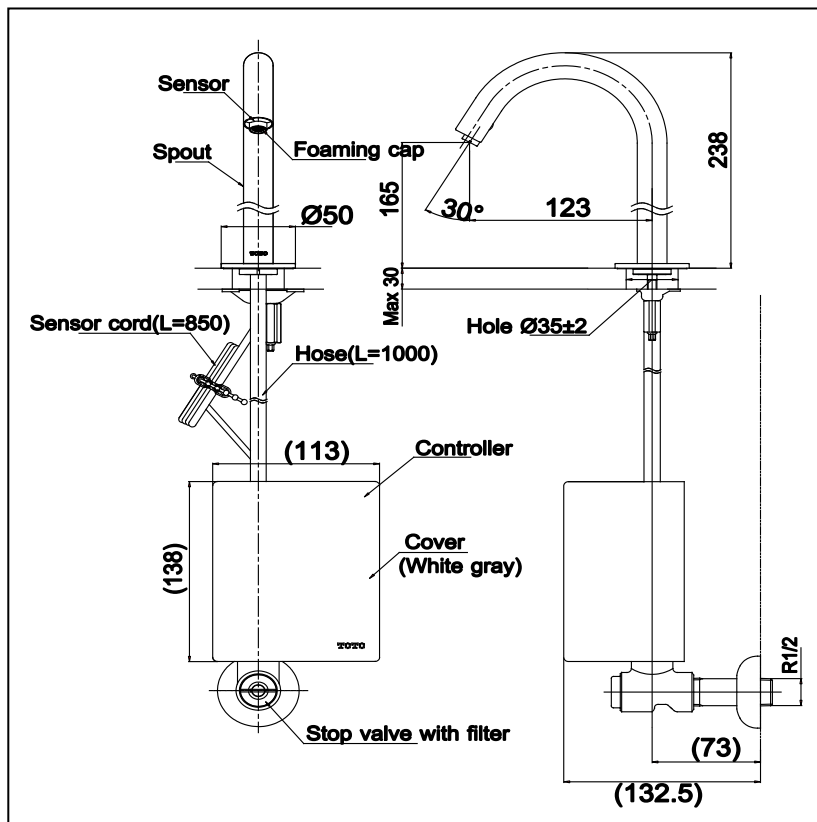

Item number: **DLE110A1NK-EC** AUTO FAUCETS

Features

Specifications

Water Pressure : 0.05MPa -0.75MPa
 Finish : Nickel Chrome
 Material : Brass
 Flow Rate : 2L/min @0.2MPa.

Parts description

- DLE110A1NK-EC
Auto Faucets (Self Power)

Drawing:

Remarks:

Please result TOTO sales representative for detail.