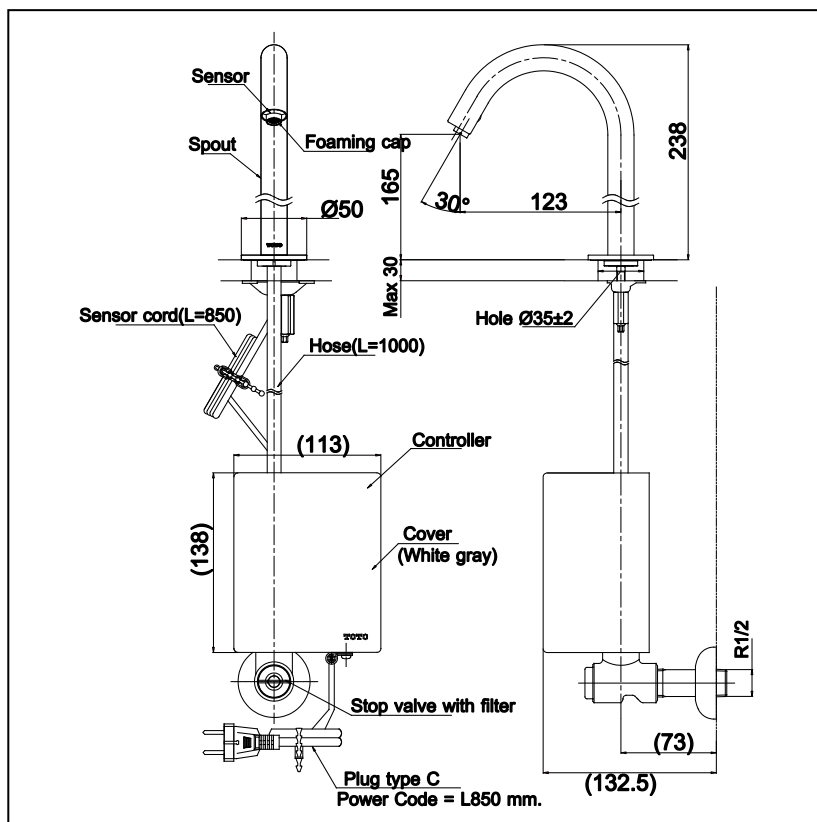

Item number: **DLE110A1NK-AC** AUTO FAUCETS

Features

Specifications

Water Pressure : 0.05MPa - 0.75MPa
 Finish : Nickel Chrome
 Material : Brass
 Flow Rate : 1.5L/min @0.2MPa.

Parts description

- **DLE110A1NK-AC**
Auto Faucets (AC220V)

Drawing:

Remarks:

Please result TOTO sales representative for detail.