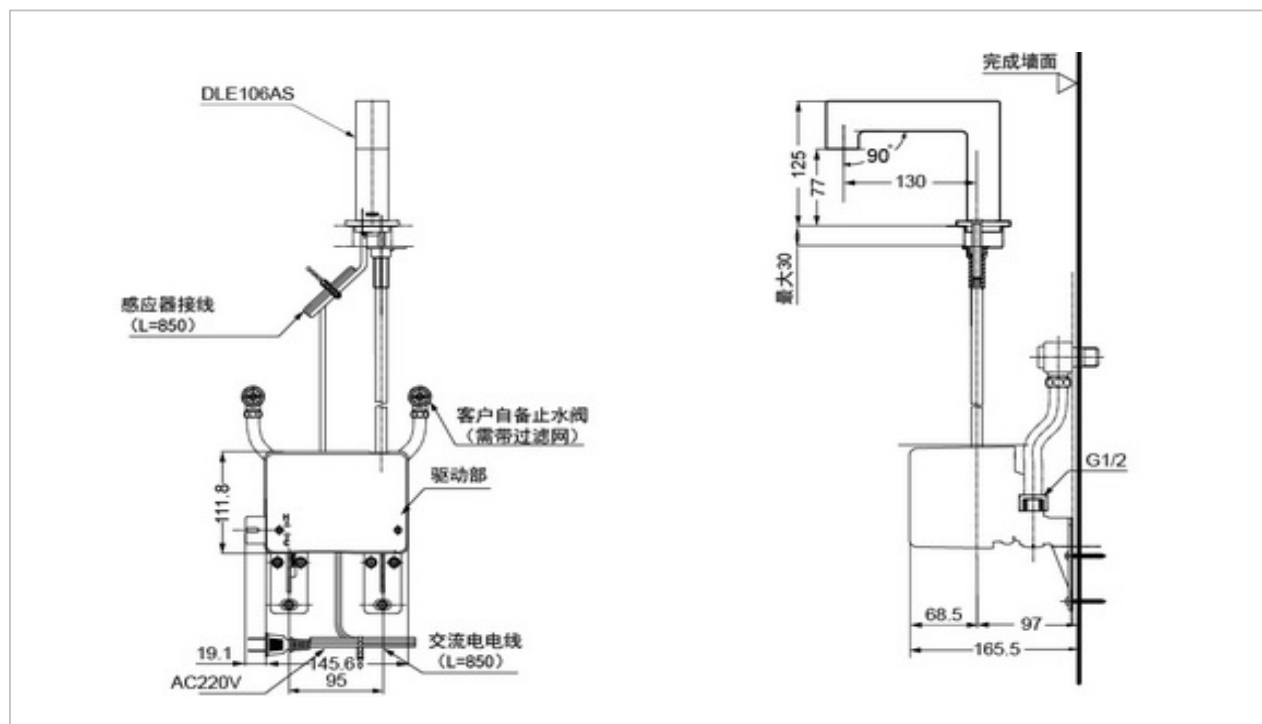

TOTO

FAUCET&SHOWER

DLE106AS/DLE414DSH

Thermostat Auto Faucet

Product Features

Water Pressure : 0.05MPa ~ 0.75MPa

Flow Rate : 2.0 L/min

Infra-red sensors