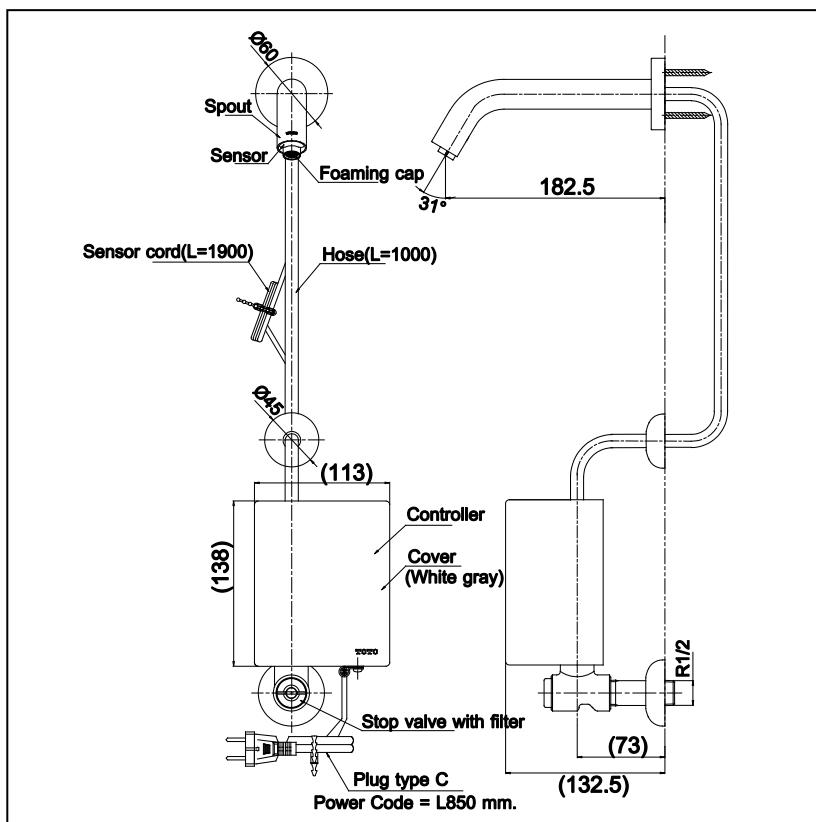

Drawing:

Remarks:

Please result TOTO sales representative for detail.