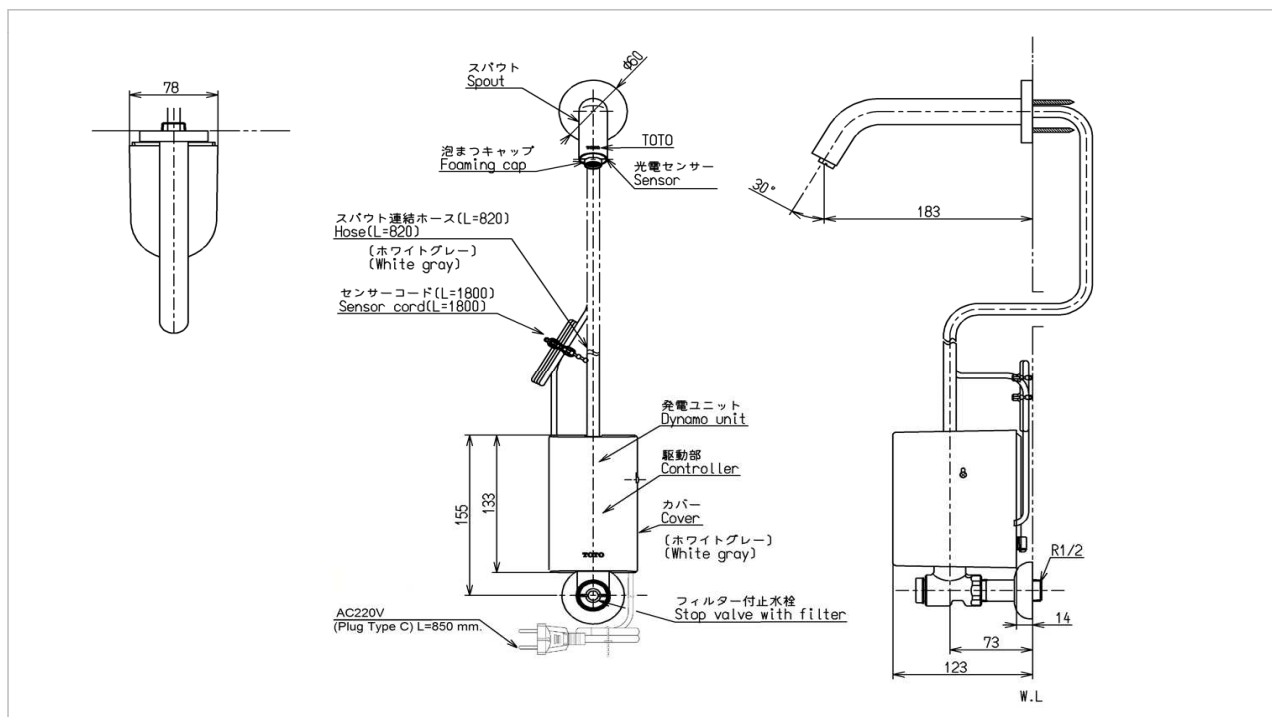

#### Product Features

Water Pressure : 0.05MPa ~ 0.75MPa

Water Usage : 1.5L/min

Finish : Nickel Chrome