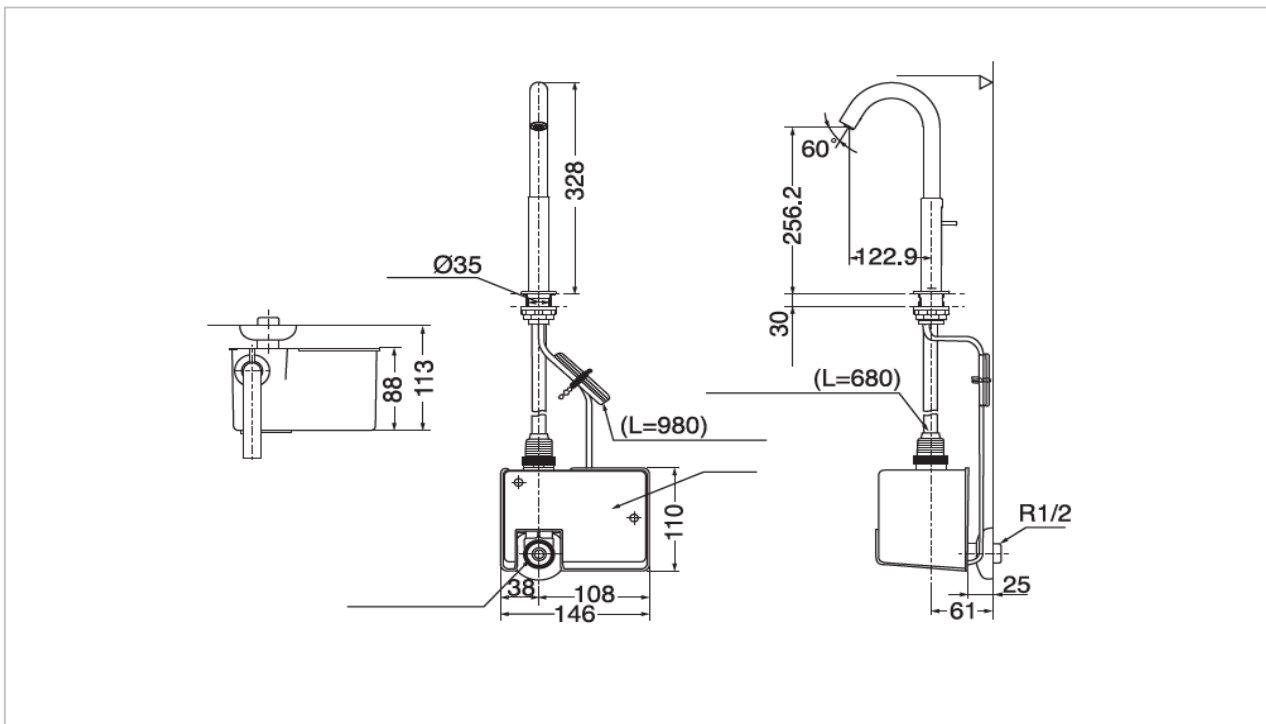

TOTO

FAUCET&SHOWER

DLE104BSH2

"Eco Power" Faucet

Product Features

Single Sensor Faucet with Pop-up Rod

DLE404BSH2

Thermostatic Sensor Faucet with Pop-up Rod