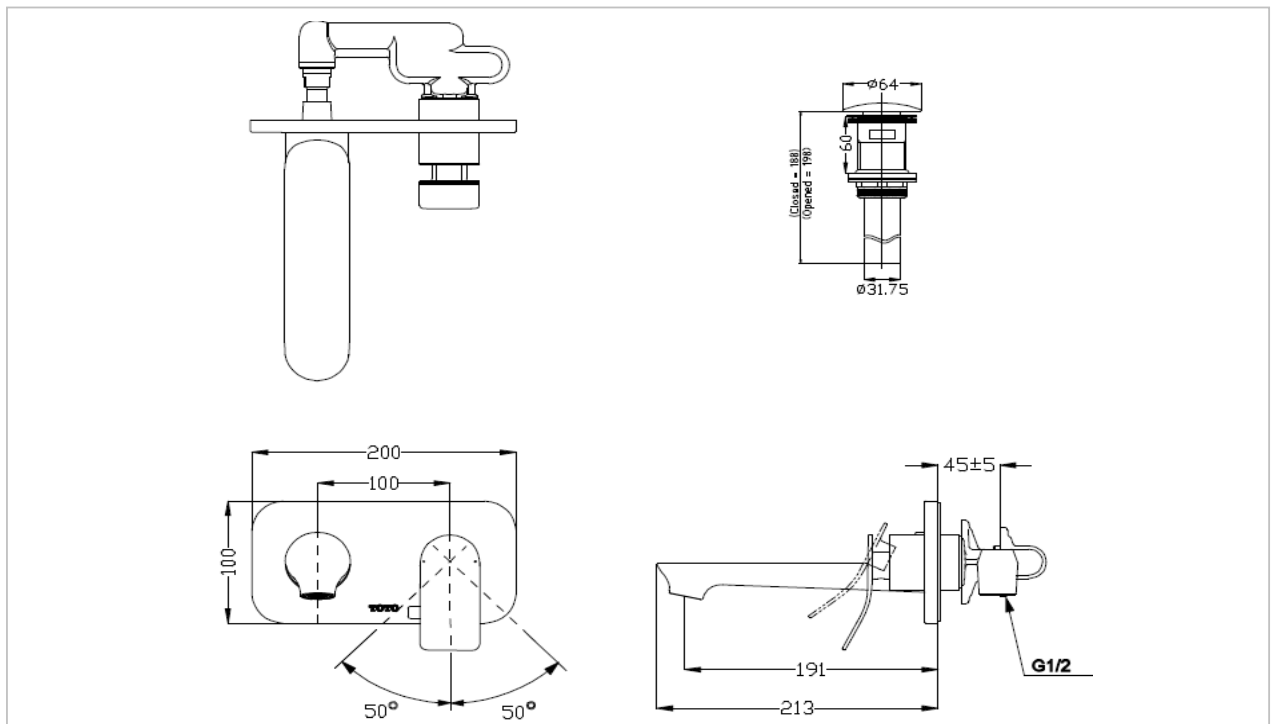

TOTO

FAUCETS

DLB306

"Nympheas" Lavatory Faucet

Product Features

Suggestion Fittings & Parts

Remark : We reserve the right to change some parts for suitability.

TOTO (THAILAND) CO.,LTD