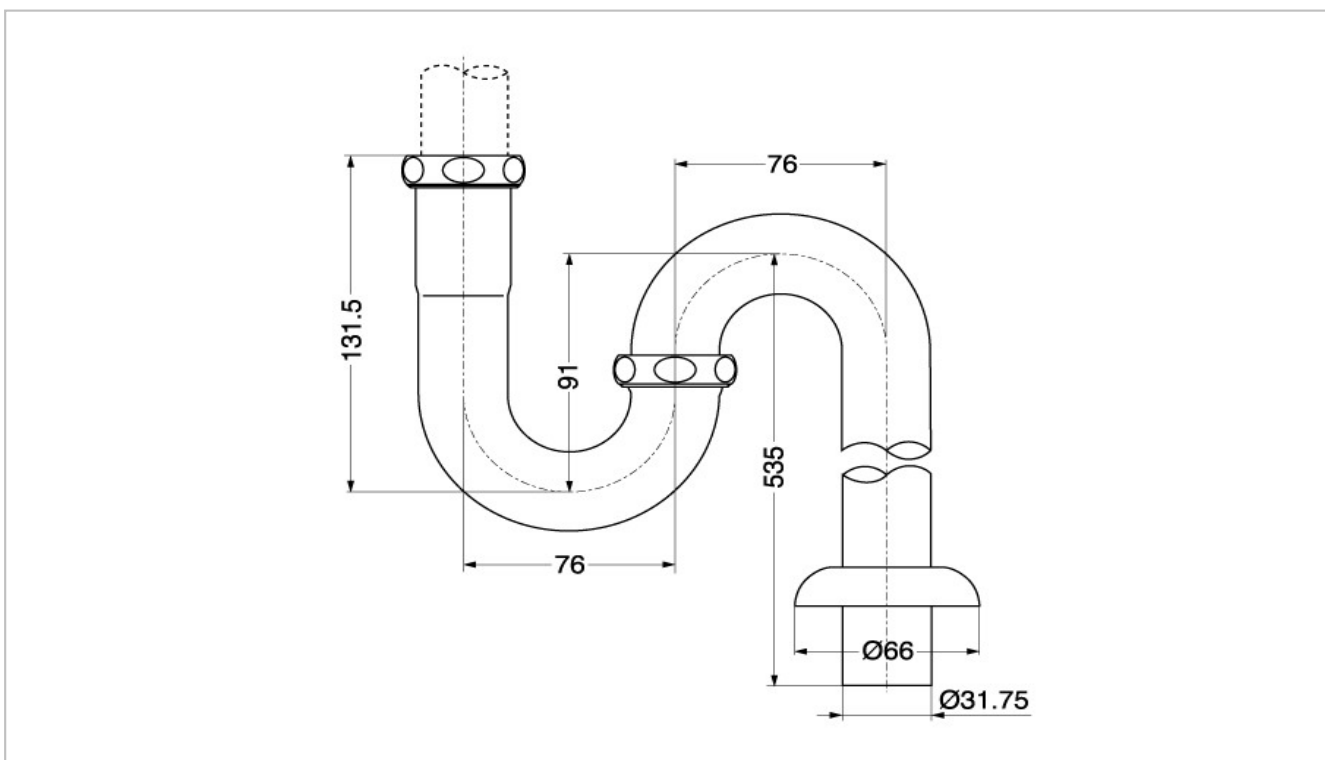

Fitting Accessory

Product Features
S-Trap (535 mm.)

Suggestion Fittings & Parts

Remark : We reserve the right to change some parts for suitability.

TOTO (THAILAND) CO.,LTD

Bangkok Office : 598 Q House Ploenjit Building., G floor., Ploenchit Rd., Lumpini, Pathumwan, Bangkok. 10330 Thailand
Tel : +(66)2-650-9925(AUTO) Fax : +(66)2-650-9923-4
www.toto.co.th