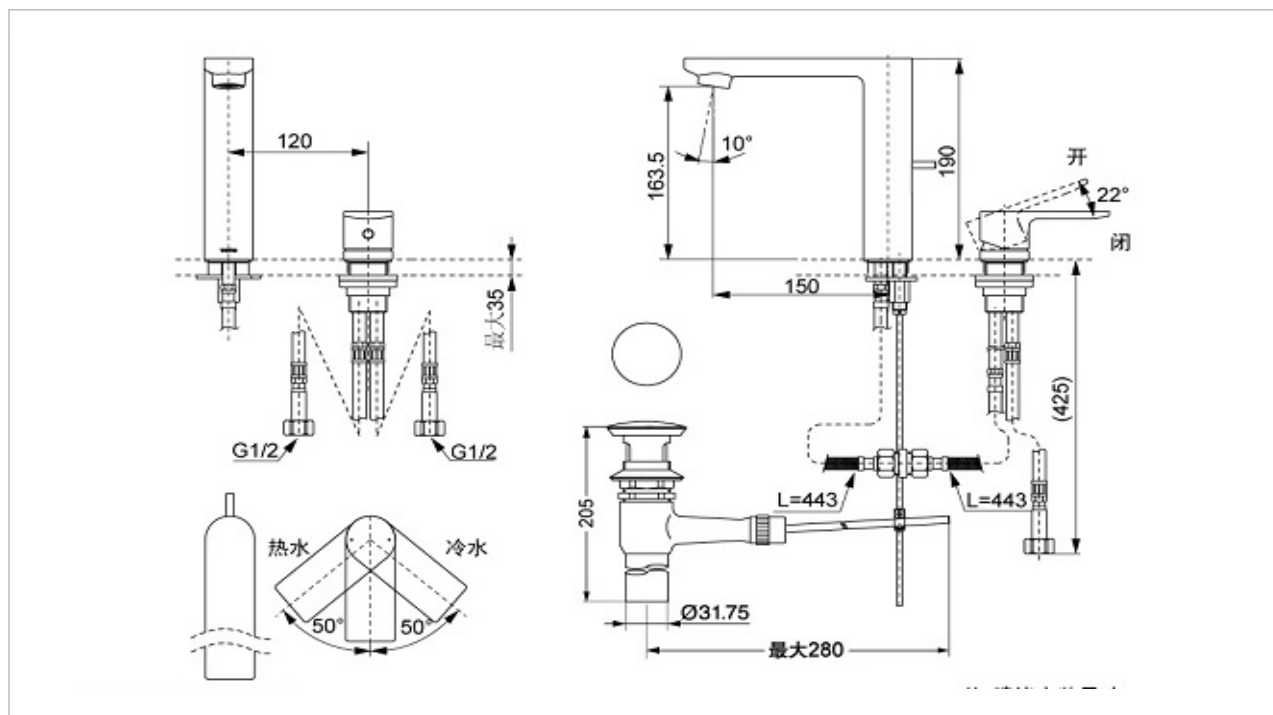

## Two-Hole Single-Handle Lavatory Mixer

### Product Features

Water Pressure : 0.05 Mpa ~ 0.75 Mpa