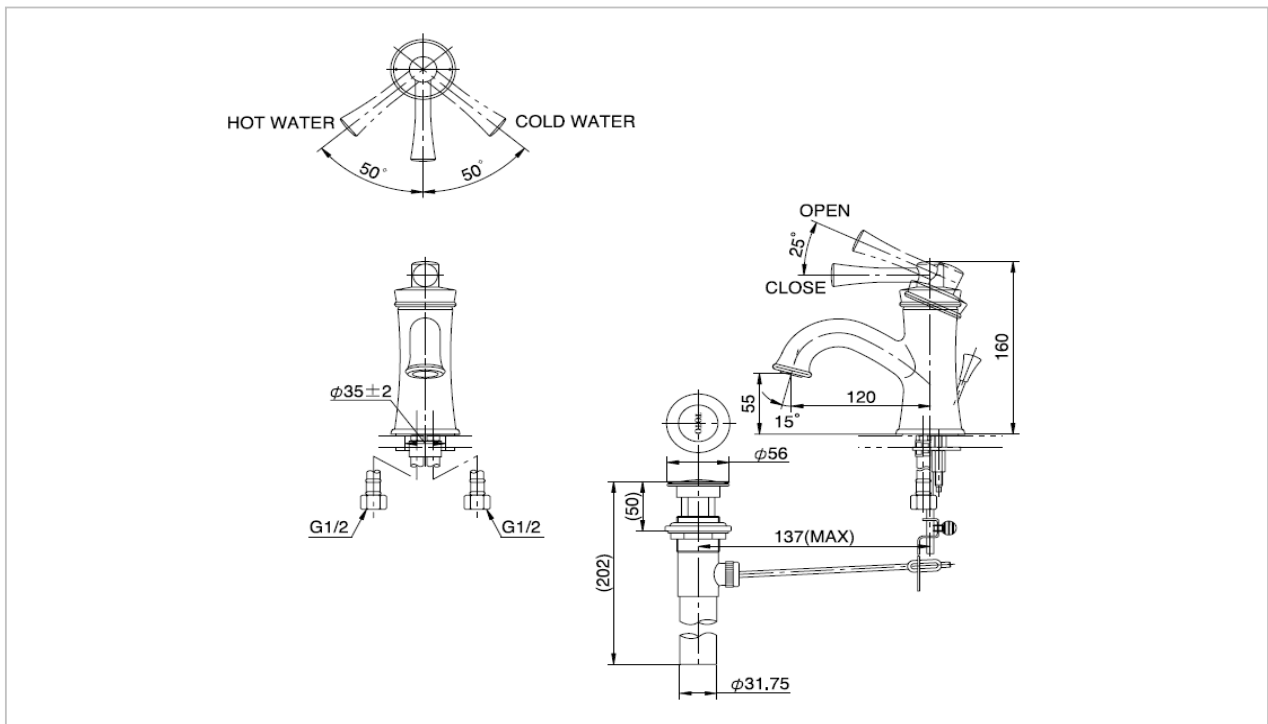

**TOTO**

**FAUCET&SHOWER**

**DL313**

"Gloria" Faucet

### Product Features

Gloria Series  
Single Lever Lavatory Faucet with Pop-up Waste