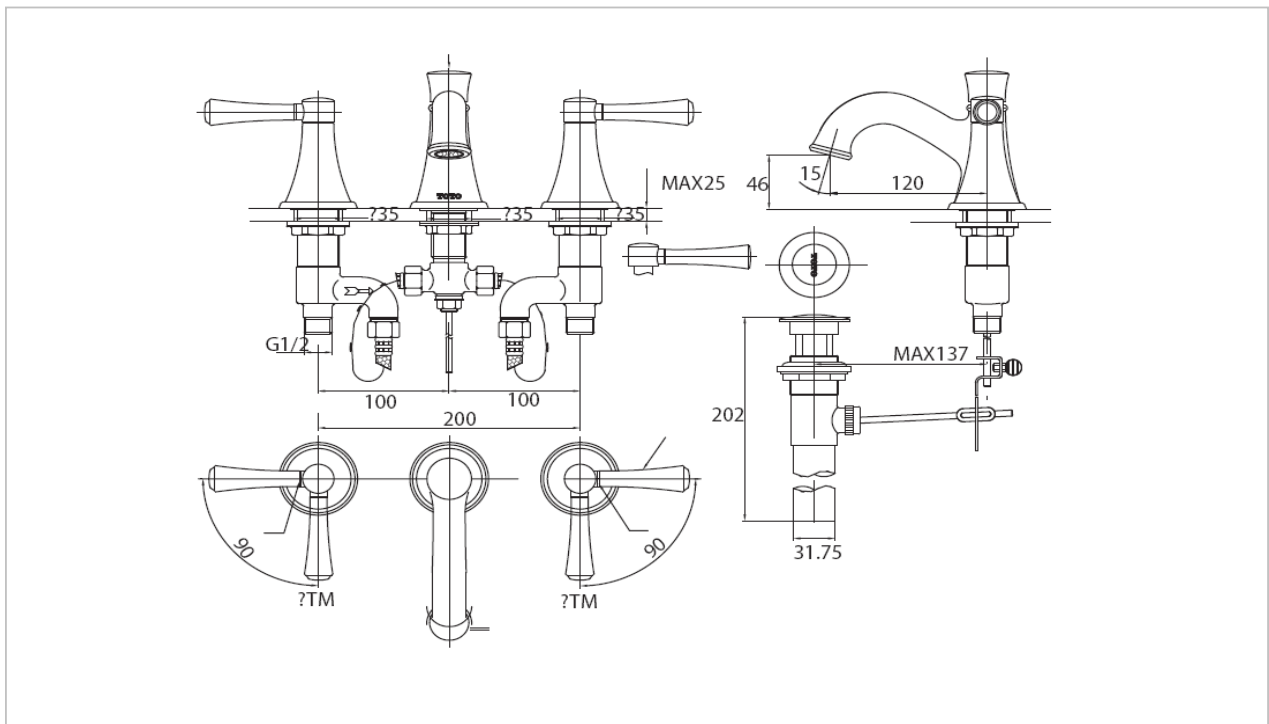

TOTO

FAUCET&SHOWER

DL207

"Gloria" Faucet

Product Features

Gloria Series
8" Lavatory Faucet with Pop-up Waste

Suggestion Fittings & Parts

Remark : We reserve the right to change some parts for suitability.