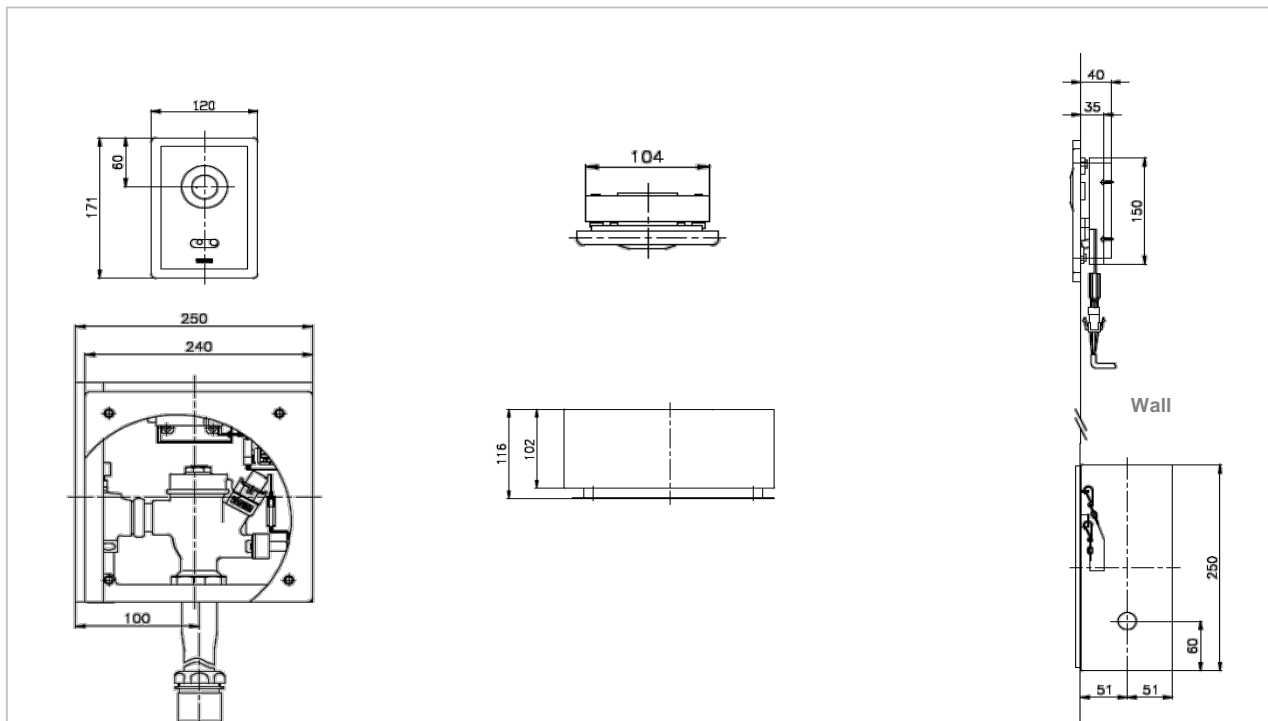

TOTO

FLUSH VALVE

DCE603UE

Toilet Flush Valve

Product Features

Concealed Sensor Toilet Flush Valve 220V (6L)
Wall Hung Toilet : C450
Wall Face Toilet : C714

Suggestion Fittings & Parts

- DN003 Connection Pipe
- S385 Inlet Spud
- S321 Brass Pipe